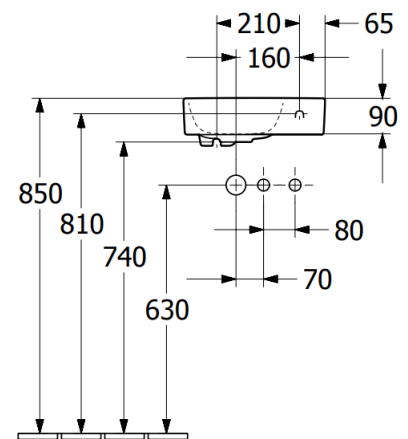

## Technical Specification

Note: All dimensions are in millimetres and are subject to normal manufacturing variations. Always use the physical product measurements for cut-outs and rough-ins as the technical details shown may differ from the actual product. Use acetic cured silicone sealant. Do not use epoxy type adhesives. Clean with damp cloth. Do not use abrasive cleaners, liquids or pastes.