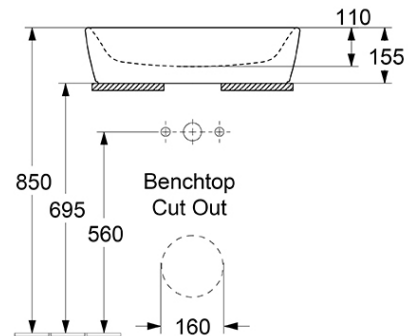

### Additional Notes

- Tapered Basin Design Slender Edge Profile

### Installation Instructions

\* Bench Cutout template included with basin

*Note: All dimensions are in millimetres and are subject to normal manufacturing variations. Always use the physical product measurements for cut-outs and rough-ins as the technical details shown may differ from the actual product. Use acetic cured silicone sealant. Do not use epoxy type adhesives. Clean with damp cloth. Do not use abrasive cleaners, liquids or pastes.*