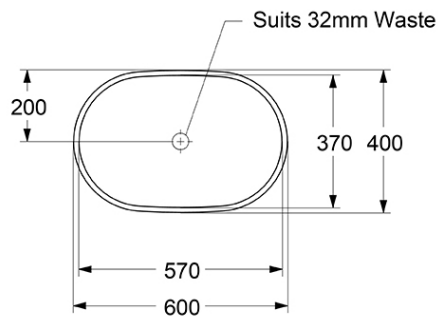

Installation Instructions

* Bench Cutout template included with basin

Note: All dimensions are in millimetres and are subject to normal manufacturing variations. Always use the physical product measurements for cut-outs and rough-ins as the technical details shown may differ from the actual product. Use acetic cured silicone sealant. Do not use epoxy type adhesives. Clean with damp cloth. Do not use abrasive cleaners, liquids or pastes.