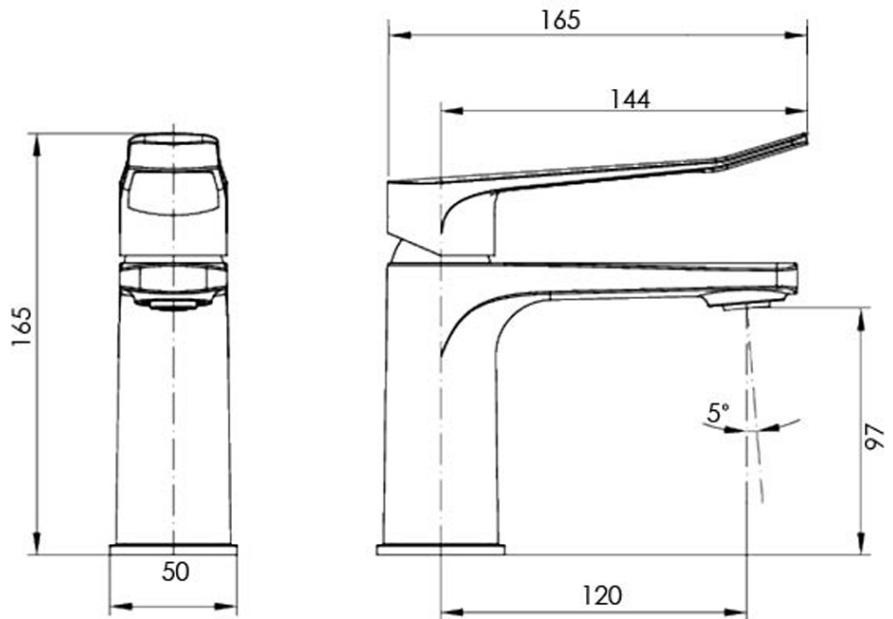

O.Novo Style ViCare Basin Mixer

Matte Black

Product Image

Product Details

Code:	TVW2263595
Brand:	Villeroy & Boch
Range:	O.Novo Style ViCare
Warranty:	15 Years*
WELS:	6 Star 4.5 LPM, Reg #: T37239

Additional Features

Required Product

Recommended Products

Additional Notes

- 35mm Ceramic Cartridge
- AS1428/DDA Dimensionally Compliant

Technical Specification

Note: All dimensions are in millimetres and are subject to normal manufacturing variations. Always use the physical product measurements for cut-outs and rough-ins as the technical details shown may differ from the actual product. Use acetic cured silicone sealant. Do not use epoxy type adhesives. Clean with damp cloth. Do not use abrasive cleaners, liquids or pastes.