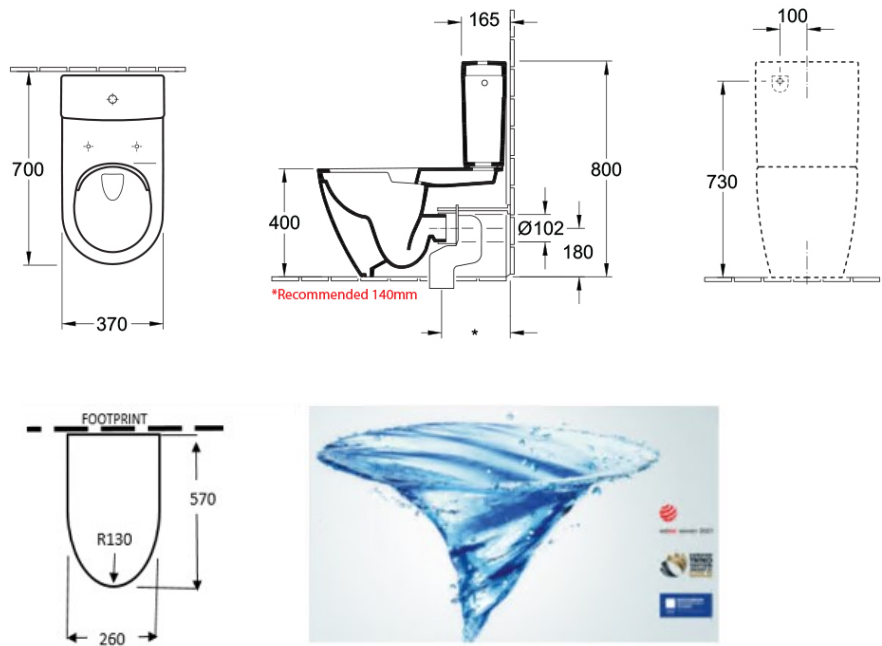

Subway 3.0 TwistFlush BTW Toilet

Slim Seat

Product Image

Product Details

Code: 4672C11SS
Brand: Villeroy & Boch
Range: Subway 3.0
Warranty: 10 Years*
Product Width: 370 mm
Product Depth: 700 mm
WELS: 4 Star 3.5 LPM, Reg #: L04768

Additional Features

Required Product

Recommended Products
 Matching Villeroy & Boch Basin,
 Flush Button Options, 8L289868
 White, 8L289861 Chrome

Additional Notes

- TwistFlush Technology
- Slim Soft Close seat

Installation Instructions

- * Rec set out 140mm
- * 8711W Pan Connector Set Out (85mm - 140mm)
- * 8701W Pan Connector Set Out (145mm - 230mm) - to be purchased separately.

Technical Specification

Note: All dimensions are in millimetres and are subject to normal manufacturing variations. Always use the physical product measurements for cut-outs and rough-ins as the technical details shown may differ from the actual product. Use acetic cured silicone sealant. Do not use epoxy type adhesives. Clean with damp cloth. Do not use abrasive cleaners, liquids or pastes.