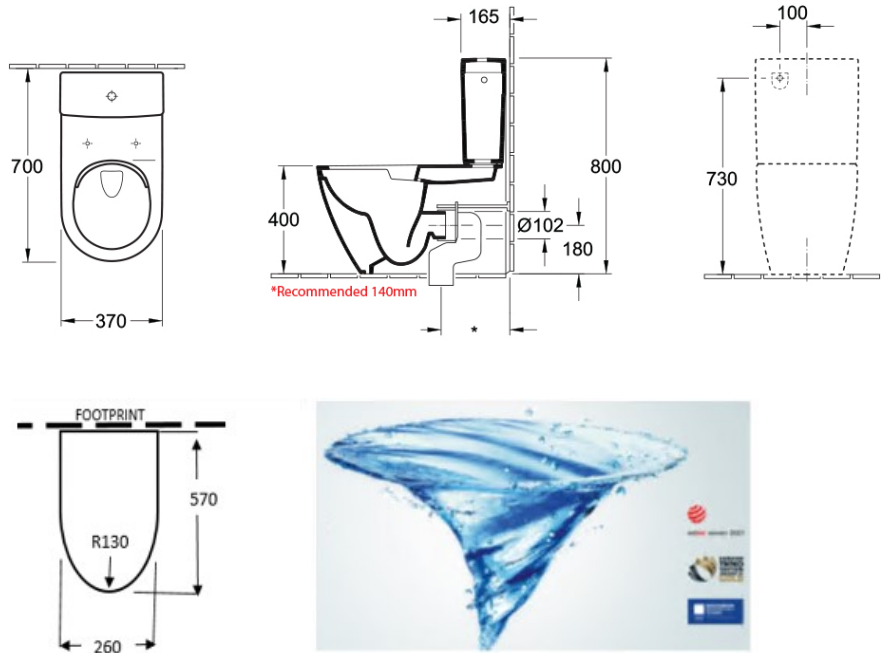

Subway 3.0 TwistFlush BTW Toilet

Product Image

Product Details

Code:	4672C11
Brand:	Villeroy & Boch
Range:	Subway 3.0
Warranty:	10 Years*
Product Width:	370 mm
Product Depth:	700 mm
WELS:	4 Star 3.5 LPM, Reg #: L04768

Additional Features

Technical Specification

Required Product

Recommended Products

Matching Villeroy & Boch Basin, Flush Button Options, 8L289868 White, 8L289861 Chrome

Additional Notes

- TwistFlush Technology
- Soft Close seat

Installation Instructions

- * Rec set out 140mm
- * 8711W Pan Connector Set Out (85mm - 140mm)
- * 8701W Pan Connector Set Out (145mm - 230mm), to be purchased separately.

Note: All dimensions are in millimetres and are subject to normal manufacturing variations. Always use the physical product measurements for cut-outs and rough-ins as the technical details shown may differ from the actual product. Use acetic cured silicone sealant. Do not use epoxy type adhesives. Clean with damp cloth. Do not use abrasive cleaners, liquids or pastes.