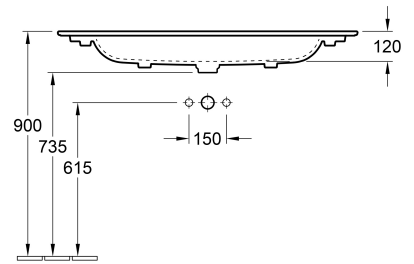

Additional Notes

- Soft close drawers
- 2 and 3 drawer options
- Basin top with overflow