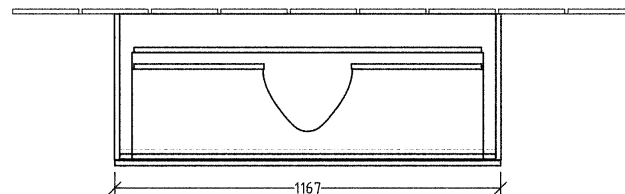

Additional Notes

- Soft close drawers
- 2 and 3 drawer options
- Basin top with overflow