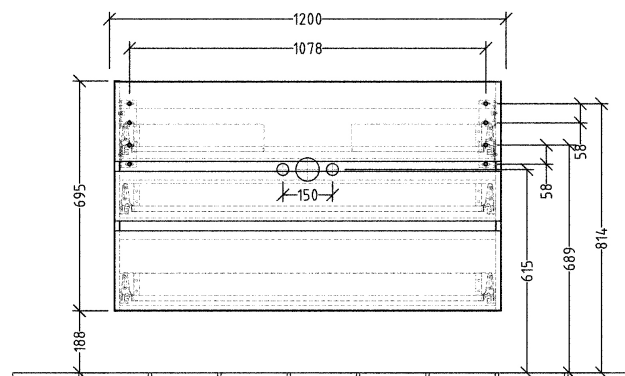

Additional Notes

- Soft close drawers
- 2 and 3 drawer options
- Basin top with overflow