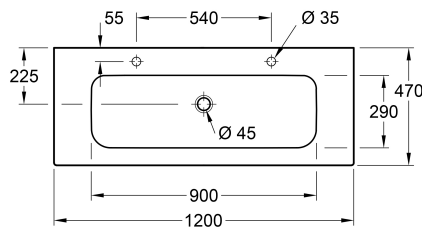

Additional Notes

- Soft close drawers
- 2 and 3 drawer options
- Basin top with overflow