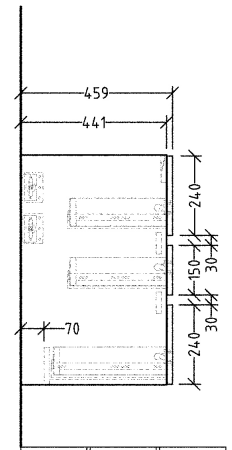

Additional Notes

- Soft close drawers
- 2 and 3 drawer options
- Basin top with overflow