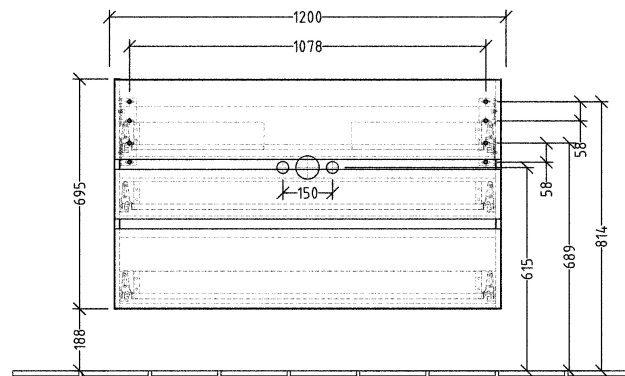

Horizon 1200W Vanity With 3 Drawers 2 Tapholes

Product Image

Product Details

Code: HVT1232TXX
Brand: Villeroy & Boch
Range: Horizon
Dimensions: 1200mm W x 710mm H x 470mm D

Additional Features

Technical Specification

Horizon 1200W Vanity With 3 Drawers 2 Tapholes

Product Images

Product Details

Code: HVT1232TXX
Brand: Villeroy & Boch
Range: Horizon

Sand Grey: HVT1232TSG

White: HVT1232TWH

Macchiato Matt: HVT1232TMM

Nordic Oak: HVT1232TNO