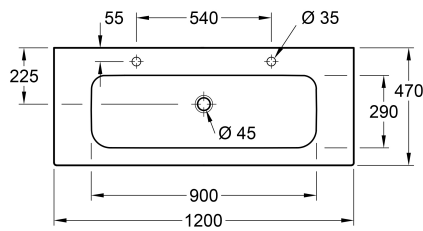

Horizon 1200W Vanity With 3 Drawers 2 Tapholes

Product Image

Product Details

Code: HVT1232TXX
Brand: Villeroy & Boch
Range: Horizon
Dimensions: 1200mm W x 710mm H x 470mm D

Additional Features

Technical Specification

Horizon 1200W Vanity With 3 Drawers 2 Tapholes

Product Images

Product Details

Code: HVT1232TXX
Brand: Villeroy & Boch
Range: Horizon

Sand Grey: HVT1232TSG

White: HVT1232TWH

Macchiato Matt: HVT1232TMM

Nordic Oak: HVT1232TNO