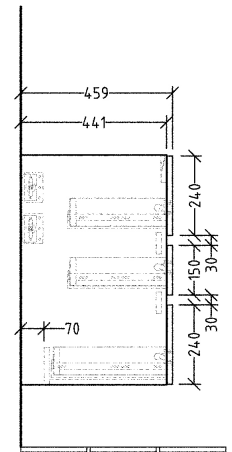

Horizon 1200W Vanity With 3 Drawers 2 Tapholes

Product Image

Product Details

Code: HVT1232TXX
Brand: Villeroy & Boch
Range: Horizon
Dimensions: 1200mm W x 710mm H x 470mm D

Additional Features

Technical Specification

Horizon 1200W Vanity With 3 Drawers 2 Tapholes

Product Images

Product Details

Code: HVT1232TXX
Brand: Villeroy & Boch
Range: Horizon

Sand Grey: HVT1232TSG

White: HVT1232TWH

Macchiato Matt: HVT1232TMM

Nordic Oak: HVT1232TNO