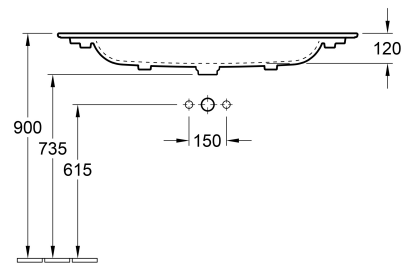

Additional Notes

- Soft close drawers
- 2 and 3 drawer options
- Basin top with overflow