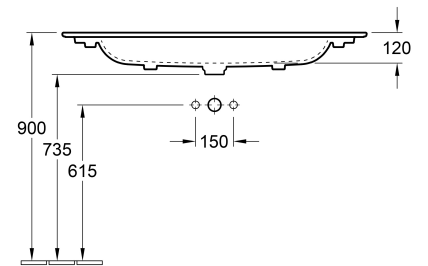

Additional Notes

- Soft close drawers
- 2 and 3 drawer options
- Basin top with overflow