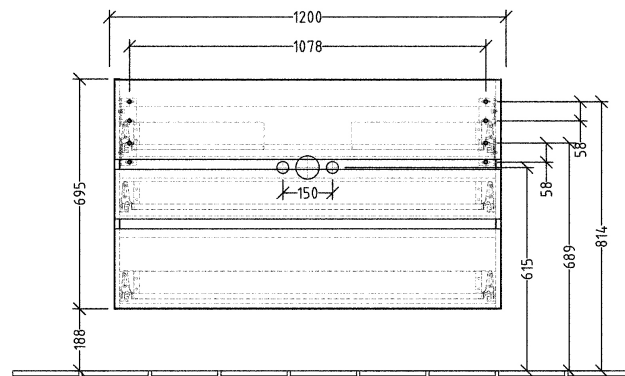

Horizon 1200W Vanity With 3 Drawers 1 Taphole

Product Image

Product Details

Code: HVT1231TXX
Brand: Villeroy & Boch
Range: Horizon
Dimensions: 1200mm W x 710mm H x 470mm D

Additional Features

Technical Specification

Horizon 1200W Vanity With 3 Drawers 1 Taphole

Product Images

Product Details

Code: HVT1231TXX
Brand: Villeroy & Boch
Range: Horizon

White: HVT1231TWH

Sand Grey: HVT1231TSG

Macchiato Matt: HVT1231TMM

Nordic Oak: HVT1231TNO