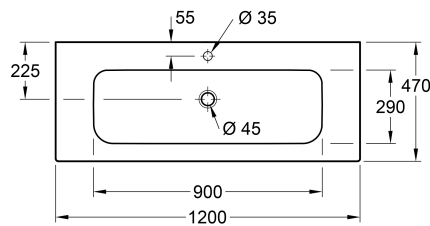

Horizon 1200W Vanity With 3 Drawers 1 Taphole

Product Image

Product Details

Code: HVT1231TXX
Brand: Villeroy & Boch
Range: Horizon
Dimensions: 1200mm W x 710mm H x 470mm D

Additional Features

Technical Specification

Horizon 1200W Vanity With 3 Drawers 1 Taphole

Product Images

Product Details

Code: HVT1231TXX
Brand: Villeroy & Boch
Range: Horizon

White: HVT1231TWH

Sand Grey: HVT1231TSG

Macchiato Matt: HVT1231TMM

Nordic Oak: HVT1231TNO