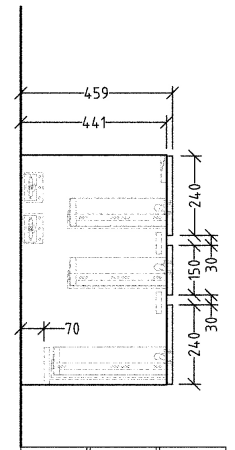

Horizon 1200W Vanity With 3 Drawers 1 Taphole

Product Image

Product Details

Code: HVT1231TXX
Brand: Villeroy & Boch
Range: Horizon
Dimensions: 1200mm W x 710mm H x 470mm D

Additional Features

Technical Specification

Horizon 1200W Vanity With 3 Drawers 1 Taphole

Product Images

Product Details

Code: HVT1231TXX
Brand: Villeroy & Boch
Range: Horizon

White: HVT1231TWH

Sand Grey: HVT1231TSG

Macchiato Matt: HVT1231TMM

Nordic Oak: HVT1231TNO