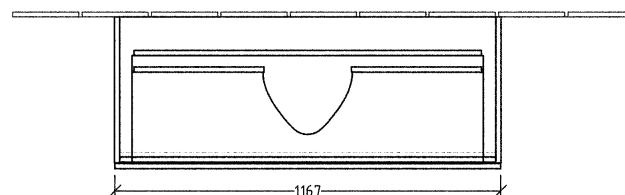

Additional Notes

- Soft close drawers
- 2 and 3 drawer options
- Basin top with overflow