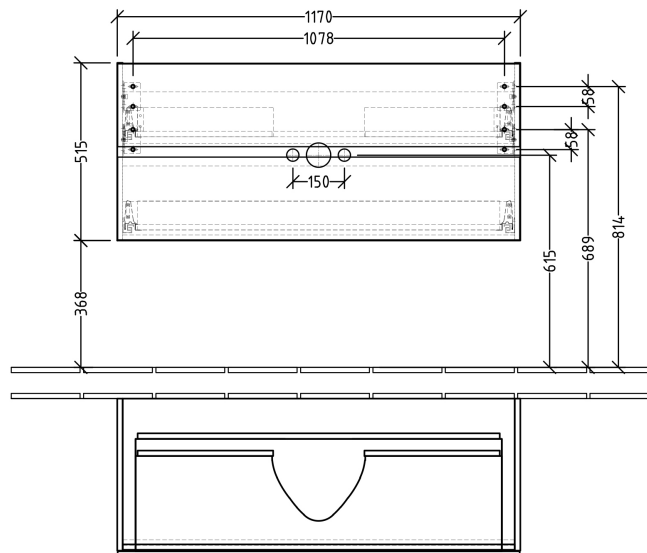

Additional Notes

- Soft close drawers
- 2 and 3 drawer options
- Basin top with overflow