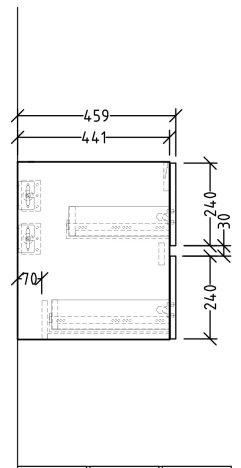

Additional Notes

- Soft close drawers
- 2 and 3 drawer options
- Basin top with overflow