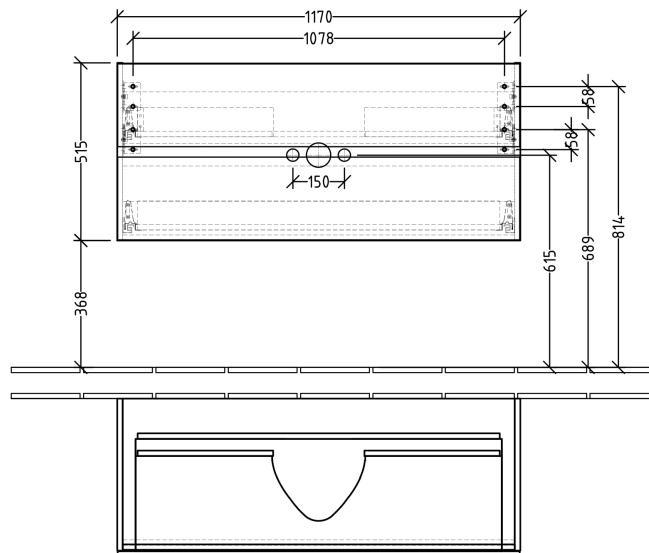

Horizon 1200W Vanity With 2 Drawers 1 Taphole

Product Image

Product Details

Code: HVT1221TXX
Brand: Villeroy & Boch
Range: Horizon
Dimensions: 1200mm W x 530mm H x 470mm D

Additional Features

Technical Specification

Horizon 1200W Vanity With 2 Drawers 1 Taphole

Product Images

Product Details

Code: HVT1221TXX
Brand: Villeroy & Boch
Range: Horizon

White: HVT1221TWH

Sand Grey: HVT1221TSG

Macchiato Matt: HVT1221TMM

Nordic Oak: HVT1221TNO