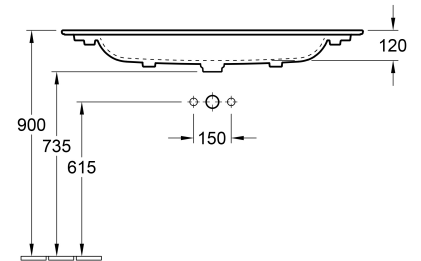

Additional Notes

- Soft close drawers
- 2 and 3 drawer options
- Basin top with overflow