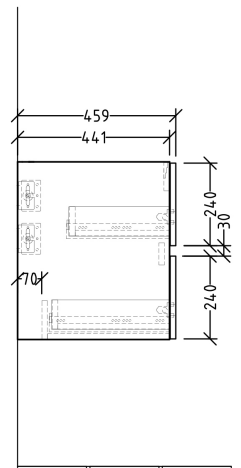

Horizon 1200W Vanity With 2 Drawers 1 Taphole

Product Image

Product Details

Code: HVT1221TXX
Brand: Villeroy & Boch
Range: Horizon
Dimensions: 1200mm W x 530mm H x 470mm D

Additional Features

Technical Specification

Horizon 1200W Vanity With 2 Drawers 1 Taphole

Product Images

Product Details

Code: HVT1221TXX
Brand: Villeroy & Boch
Range: Horizon

White: HVT1221TWH

Sand Grey: HVT1221TSG

Macchiato Matt: HVT1221TMM

Nordic Oak: HVT1221TNO