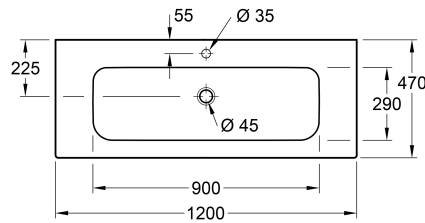

Horizon 1200W Vanity With 2 Drawers 1 Taphole

Product Image

Product Details

Code: HVT1221TXX
Brand: Villeroy & Boch
Range: Horizon
Dimensions: 1200mm W x 530mm H x 470mm D

Additional Features

Technical Specification

Horizon 1200W Vanity With 2 Drawers 1 Taphole

Product Images

Product Details

Code: HVT1221TXX
Brand: Villeroy & Boch
Range: Horizon

White: HVT1221TWH

Sand Grey: HVT1221TSG

Macchiato Matt: HVT1221TMM

Nordic Oak: HVT1221TNO