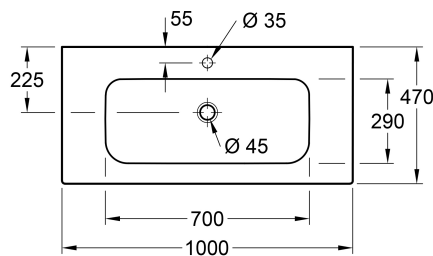

Technical Specification