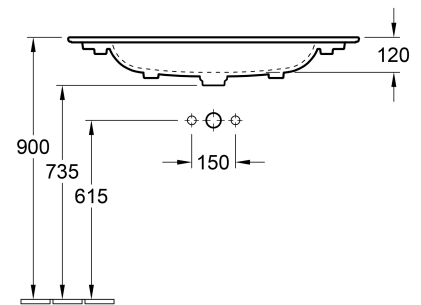

Technical Specification