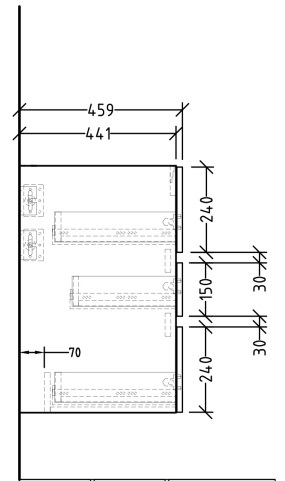

Technical Specification