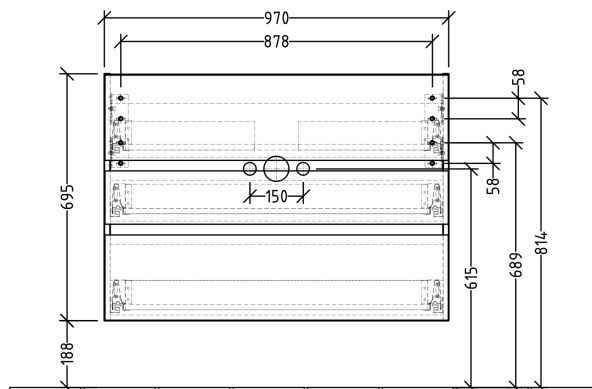

Technical Specification