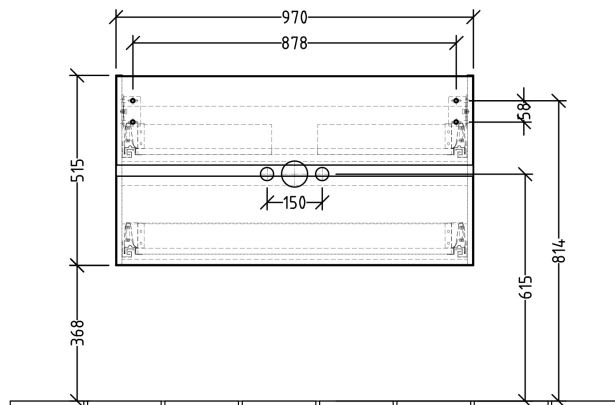

Horizon 1000W Vanity With 2 Drawers

Product Image

Product Details

Code: HVT102XX
Brand: Villeroy & Boch
Range: Horizon
Dimensions: 1000mm W x 530mm H x 470mm D

Additional Features

Finishes Available:

- White: HVT102WH
- Sand Grey: HVT102SG
- Macchiato Matt: HVT102MM
- Nordic Oak: HVT102NO
- Kansas Oak: HVT102KO
- Oak Nebraska: HVT102ON

Additional Notes

- * Soft close drawers
- * 2 and 3 drawer options
- * Basin top with overflow

Technical Specification

Horizon 1000W Vanity With 2 Drawers

Product Images

Product Details

Code: HVT102XX
Brand: Villeroy & Boch
Range: Horizon