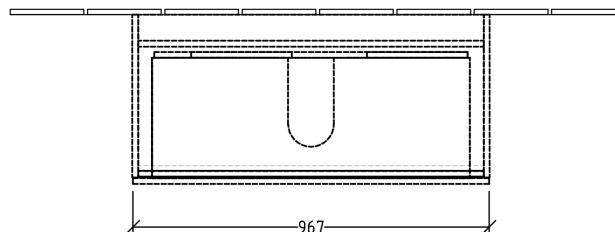

Horizon 1000W Vanity With 2 Drawers

Product Image

Product Details

Code: HVT102XX
Brand: Villeroy & Boch
Range: Horizon
Dimensions: 1000mm W x 530mm H x 470mm D

Additional Features

Finishes Available:

- White: HVT102WH
- Sand Grey: HVT102SG
- Macchiato Matt: HVT102MM
- Nordic Oak: HVT102NO
- Kansas Oak: HVT102KO
- Oak Nebraska: HVT102ON

Additional Notes

- * Soft close drawers
- * 2 and 3 drawer options
- * Basin top with overflow

Technical Specification

Horizon 1000W Vanity With 2 Drawers

Product Images

Product Details

Code: HVT102XX
Brand: Villeroy & Boch
Range: Horizon