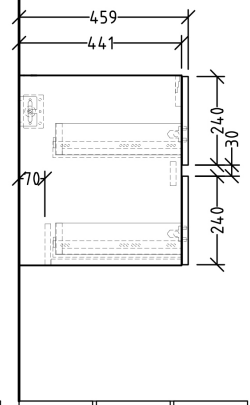

Horizon 1000W Vanity With 2 Drawers

Product Image

Product Details

Code: HVT102XX
Brand: Villeroy & Boch
Range: Horizon
Dimensions: 1000mm W x 530mm H x 470mm D

Additional Features

Finishes Available:

- White: HVT102WH
- Sand Grey: HVT102SG
- Macchiato Matt: HVT102MM
- Nordic Oak: HVT102NO
- Kansas Oak: HVT102KO
- Oak Nebraska: HVT102ON

Additional Notes

- * Soft close drawers
- * 2 and 3 drawer options
- * Basin top with overflow

Technical Specification

Horizon 1000W Vanity With 2 Drawers

Product Images

Product Details

Code: HVT102XX
Brand: Villeroy & Boch
Range: Horizon