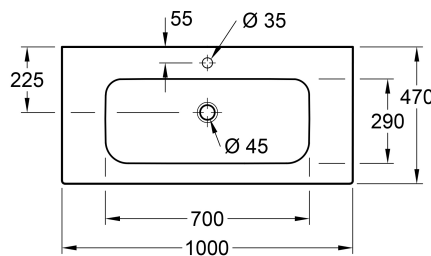

Horizon 1000W Vanity With 2 Drawers

Product Image

Product Details

Code: HVT102XX
Brand: Villeroy & Boch
Range: Horizon
Dimensions: 1000mm W x 530mm H x 470mm D

Additional Features

Finishes Available:

- White: HVT102WH
- Sand Grey: HVT102SG
- Macchiato Matt: HVT102MM
- Nordic Oak: HVT102NO
- Kansas Oak: HVT102KO
- Oak Nebraska: HVT102ON

Additional Notes

- * Soft close drawers
- * 2 and 3 drawer options
- * Basin top with overflow

Technical Specification

Horizon 1000W Vanity With 2 Drawers

Product Images

Product Details

Code: HVT102XX
Brand: Villeroy & Boch
Range: Horizon