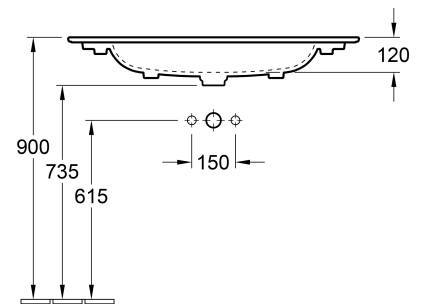

Horizon 1000W Vanity With 2 Drawers

Product Image

Product Details

Code: HVT102XX
Brand: Villeroy & Boch
Range: Horizon
Dimensions: 1000mm W x 530mm H x 470mm D

Additional Features

Finishes Available:

- White: HVT102WH
- Sand Grey: HVT102SG
- Macchiato Matt: HVT102MM
- Nordic Oak: HVT102NO
- Kansas Oak: HVT102KO
- Oak Nebraska: HVT102ON

Additional Notes

- * Soft close drawers
- * 2 and 3 drawer options
- * Basin top with overflow

Technical Specification

Horizon 1000W Vanity With 2 Drawers

Product Images

Product Details

Code: HVT102XX
Brand: Villeroy & Boch
Range: Horizon