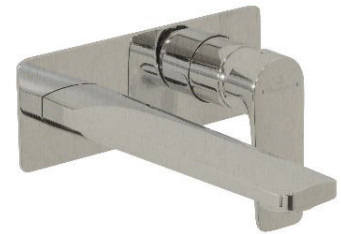

Features Adjustable Plus - for flexible adjustment of the direction of the water stream ensuring perfect compatibility with a broad range of Villeroy & Boch ceramics.

Basin Mixer Matte Black
TVW1163595

Wall Mounted Basin Mixer Chrome
TVW116461B/TVW0035161

Rectangle Wall Mounted Basin Mixer
Brushed Nickel
TVW117480B/TVW0035161

Shower Mixer Brushed Gold
TVS11685XB/TVS0033161

Rectangle Shower Mixer Gun Metal
TVS11790XB/TVS0033161

Diverter Mixer Gun Metal
TVT11690XB/TVT0055161

Range includes: Basin Mixer, Wall Mounted Basin Mixer (Round and Rectangle Plate Options), Shower Mixer (Round and Rectangle Plate Options), Diverter Mixer (Round and Rectangle Plate Options), Bath Spout.

Diverter Mixer Brushed Nickel
TVT11180XB/TVT0055161

Range includes: Basin Mixer, Vessel Basin Mixer, Wall Mounted Basin Mixer, Wall Mounted Bath Mixer, Shower Mixer, Diverter Mixer, Bath Spout.

● Chrome
61