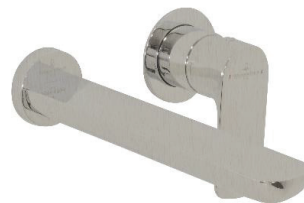

Wall Mounted Basin Mixer Chrome
TWW104461B/TWW0035161