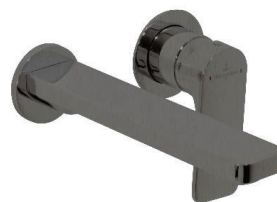

Wall Mounted Basin Mixer Gun Metal
TVW10990XB/TVW0035161