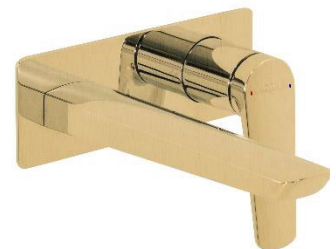

Wall Mounted Basin Mixer Brushed Gold
TVW114485B/TVW0035161