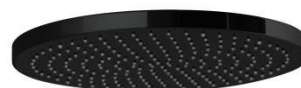

230 Overhead Shower
Matte Black
VSH052395