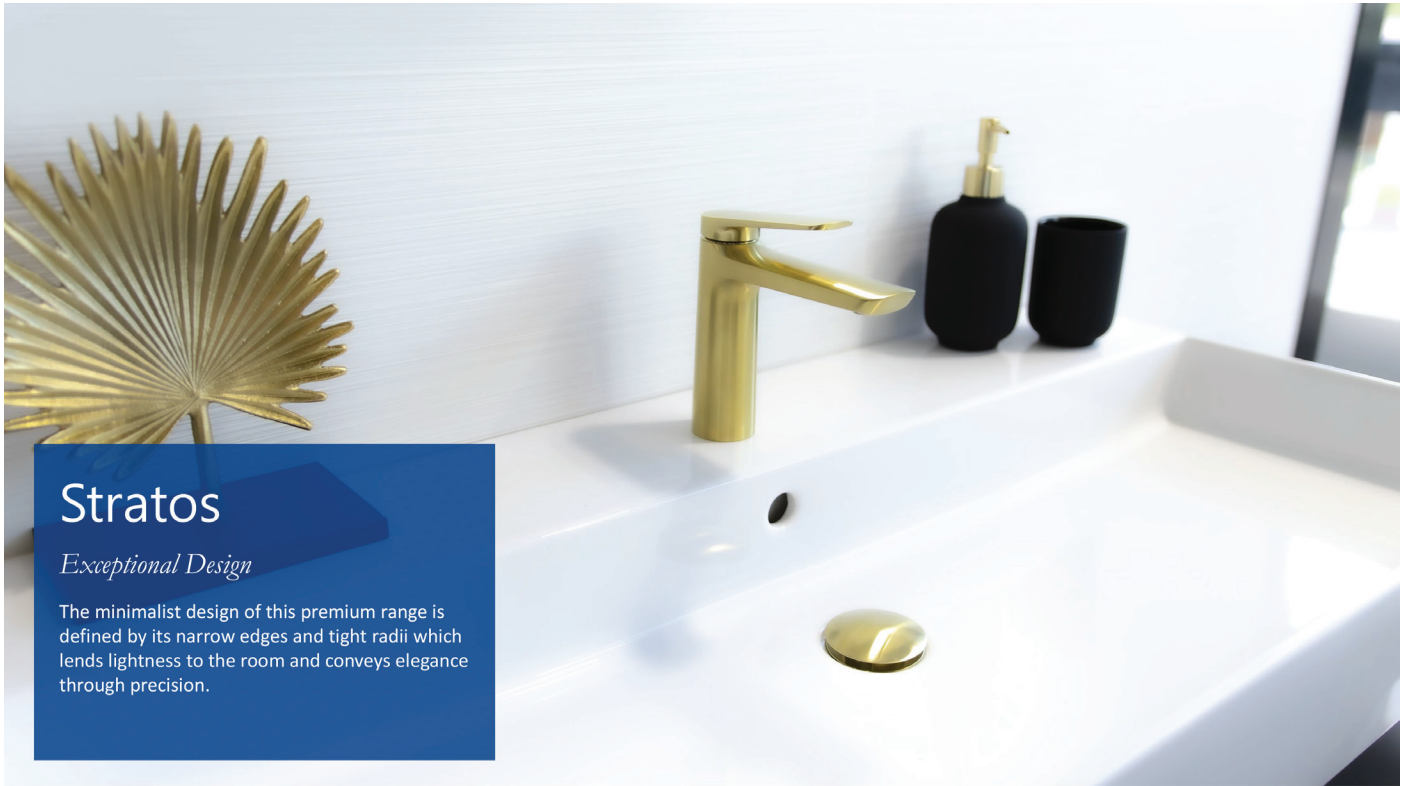

Contemporary design combines with a minimalist profile. Villeroy & Boch's O.Novo range speaks a subtle, eye catching and yet unobtrusive language

Features Adjustable Plus - for flexible adjustment of the direction of the water stream ensuring perfect compatibility with a broad range of Villeroy & Boch ceramics.

Range includes: Basin Mixer, Vessel Basin Mixer, Wall Mounted Basin Mixer, Shower Mixer, Diverter Mixer, Bath Spout.

Stratos

Exceptional Design

The minimalist design of this premium range is defined by its narrow edges and tight radii which lends lightness to the room and conveys elegance through precision.