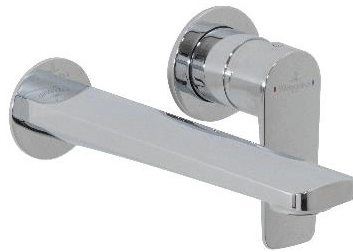

Features Adjustable Plus - for flexible adjustment of the direction of the water stream ensuring perfect compatibility with a broad range of Villeroy & Boch ceramics.

Basin Mixer Matte Black
TVW1163595

Wall Mounted Basin Mixer Chrome
TVW116461B/TVW0035161

Rectangle Wall Mounted Basin Mixer
Brushed Nickel
TVW117480B/TVW0035161

Shower Mixer Brushed Gold
TVS11685XB/TVS0033161

Rectangle Shower Mixer Gun Metal
TVS11790XB/TVS0033161

Diverter Mixer Gun Metal
TVT11690XB/TVT0055161

Range includes: Basin Mixer, Wall Mounted Basin Mixer (Round and Rectangle Plate Options), Shower Mixer (Round and Rectangle Plate Options), Diverter Mixer (Round and Rectangle Plate Options), Bath Spout.

Diverter Mixer Brushed Nickel
TVT11180XB/TVT0055161

Range includes: Basin Mixer, Vessel Basin Mixer, Wall Mounted Basin Mixer, Wall Mounted Bath Mixer, Shower Mixer, Diverter Mixer, Bath Spout.

● Chrome
61