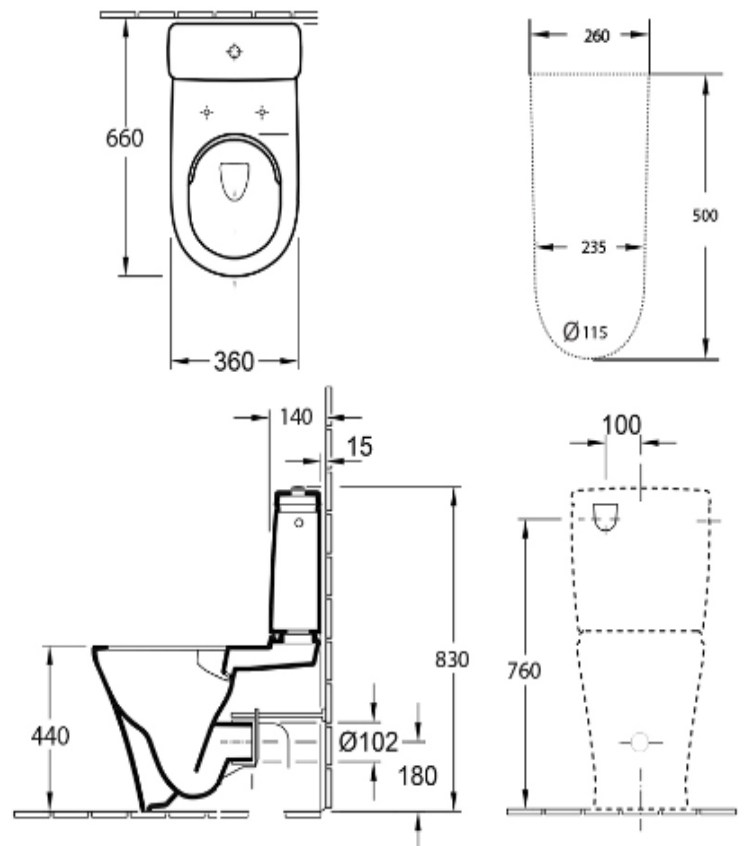

VILLEROY & BOCH

O.NOVO 2.0

COMFORT HEIGHT BTW SUITE

PATERSON

NEW ZEALAND 1955

BRAND / MODEL	Villeroy & Boch O.Novo 2.0 BTW Toilet with Direct Flush and Soft Close Seat
CODE	5666C11
FINISH	Alpine White
SPECIFICATIONS	German dual flush mechanism ; Rapid & extremely quiet fill valve ; High quality seat & cover ; Concealed rear water inlet ; Featuring Villeroy & Boch DirectFlush ; Rimless technology
SET OUT	Universal S or P trap: P trap set out 180mm. S trap set out 50 – 160mm Optional S trap outlet available if required for 140 – 240mm centre (code 8701 not supplied)
WARRANTY	5 Year Warranty*
WELS RATING	4 Star/4.5/3L