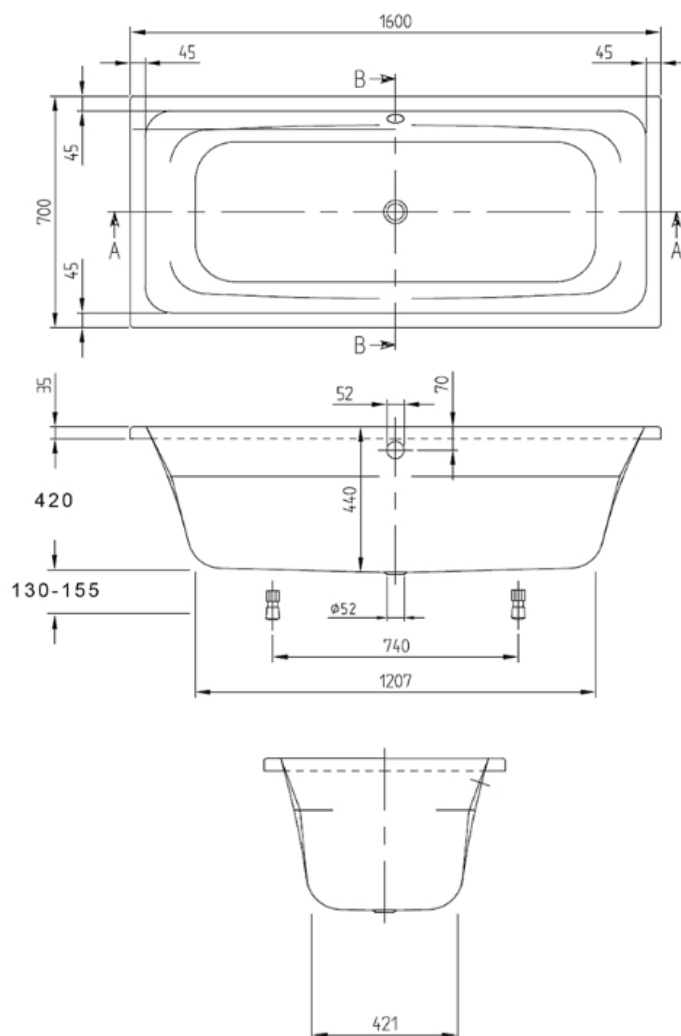

VILLEROY & BOCH

TARGA

DROP IN BATH

PATERSON

NEW ZEALAND 1955

BRAND / MODEL	Villeroy & Boch Targa Drop in Bath -1600L
DIMENSIONS / WEIGHT	1600L x 700W x 440D – 23.5kg
CODE	UBA160FRA2V-01
MATERIAL	Acrylic
COLOUR	Alpine White
ADDITIONAL INFORMATION	Includes: Chrome overflow waste combination & adjustable base support feet