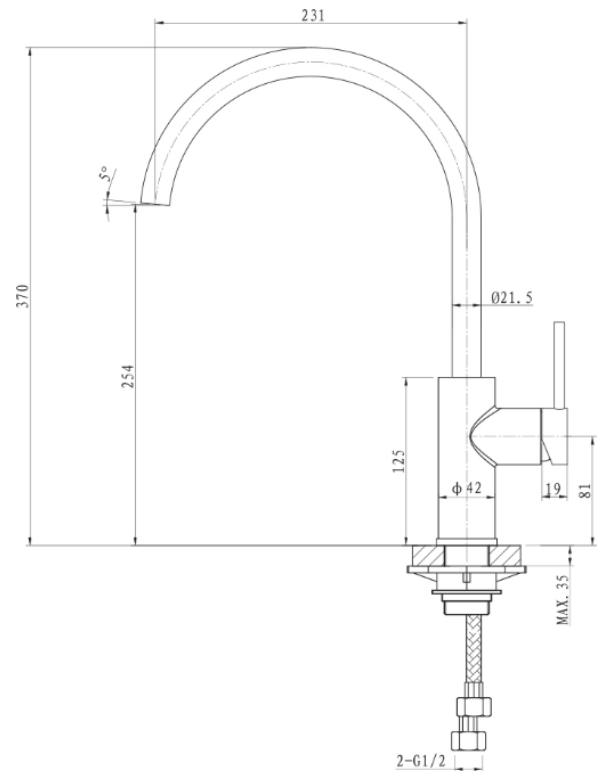

**ARGENT**

**GRACE**

**GOOSENECK KITCHEN MIXER**

**PATERSON**

NEW ZEALAND 1955

<b>BRAND / MODEL</b>	Argent Grace Gooseneck Kitchen Mixer
<b>FINISH</b>	Chrome, Matte Black, Brushed Nickel
<b>CODE</b>	KM424408 – Chrome KM424408MB – Black KM424408BN – Brushed Nickel
<b>ADDITIONAL INFORMATION</b>	35mm European Ceramic Cartridge Quality PEX Connection Hoses Superior Flow Regulator
<b>WARRANTY</b>	15 Years*
<b>WELS RATING</b>	4 Star WELS Rating /7.5L per minute