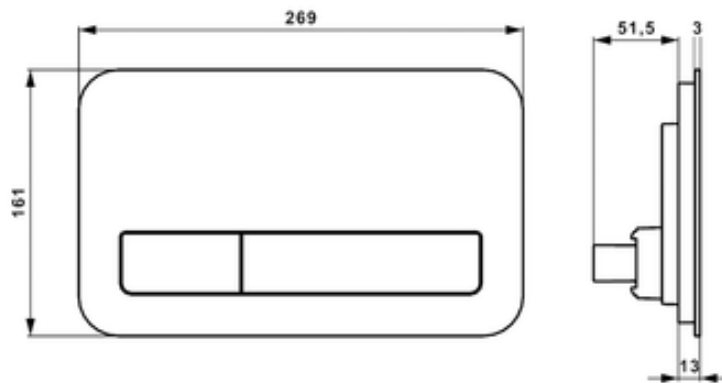

### M200 FLUSH PLATE

PATERSON

NEW ZEALAND 1955

<b>BRAND / MODEL</b>	Villeroy & Boch M200 Flush Plate Black Gloss Glass
<b>CODE</b>	922 400 RB
<b>ACTUATION TYPE</b>	Mechanical
<b>WARRANTY</b>	5 Years*
<b>FINISH</b>	Black Gloss Glass
<b>ADDITIONAL INFORMATION</b>	The ViConnect installation systems are ideal for use with all toilets from Villeroy & Boch. The modern and timeless flush plates in exclusive Villeroy & Boch designs open up additional scope for an individual look to the bathroom. This complete one-stop solution is tried and tested with Villeroy & Boch quality – Made in Germany.