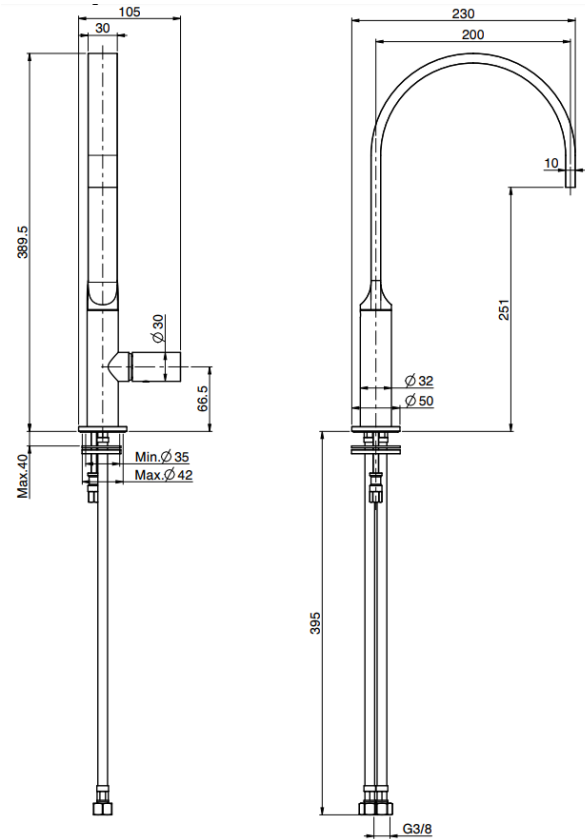

# KITCHEN MIXER

PATERSON

NEW ZEALAND 1955

<b>BRAND / MODEL</b>	Fima Nomos Kitchen Mixer
<b>FINISH</b>	Chrome
<b>CODE</b>	F3067CR – Chrome
<b>ADDITIONAL INFORMATION</b>	Swivel spout Horizontal Spout
<b>WARRANTY</b>	15 Years*
<b>WELS RATING</b>	3 Star WELS Rating / 8L per minute