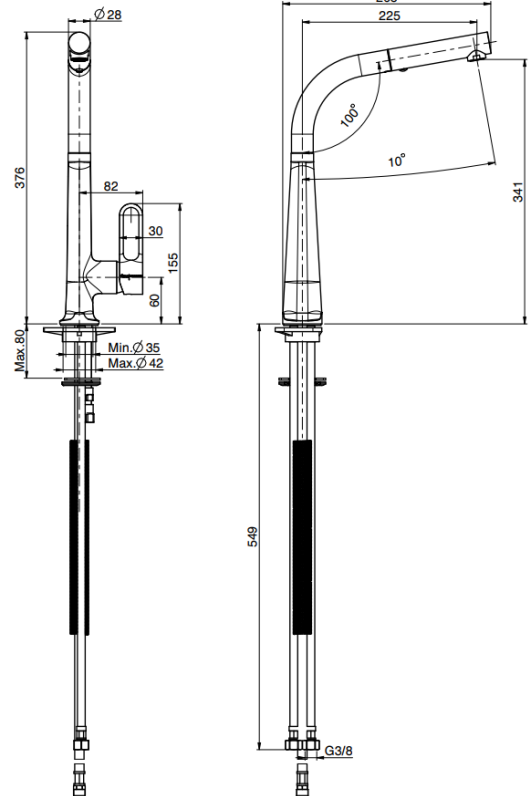

# PATERSON

NEW ZEALAND 1955

reddot design award  
winner

<b>BRAND / MODEL</b>	Fima Skinny Kitchen Mixer - with pull out headpiece
<b>FINISH</b>	Chrome, Satin Nickel, Brushed Black Chrome
<b>CODE</b>	F3137/3CR – Chrome F3137/3SN – Satin Nickel F3137/3CS – Brushed Black Chrome F3137/3NS – Matte Black
<b>ADDITIONAL INFORMATION</b>	Pull out hand piece with Soft Spray Swivel spout Water saving cartridge Winner of 2017 Red Dot Design Award
<b>WARRANTY</b>	15 Years*
<b>WELS RATING</b>	5 Star WELS Rating / 6L per minute