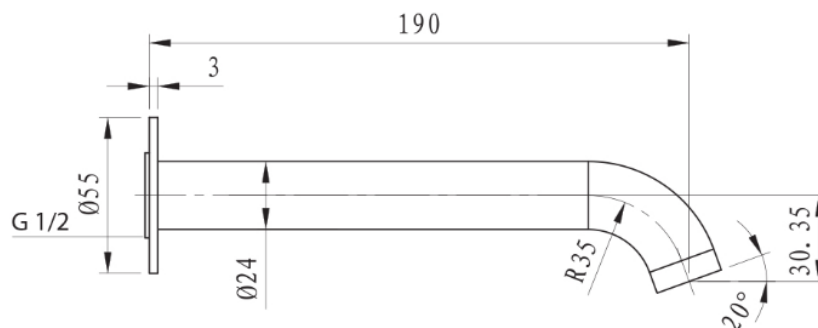

ARGENT

GRACE

BATH SPOUT

PATERSON

NEW ZEALAND 1955

BRAND / MODEL	Argent Grace Bath Spout
FINISH	Dura Colour - Chrome, Matte Black, Brushed Nickel
CODE	BS993322 (colour code)
ADDITIONAL INFORMATION	190mm Long
WARRANTY	15 Years*