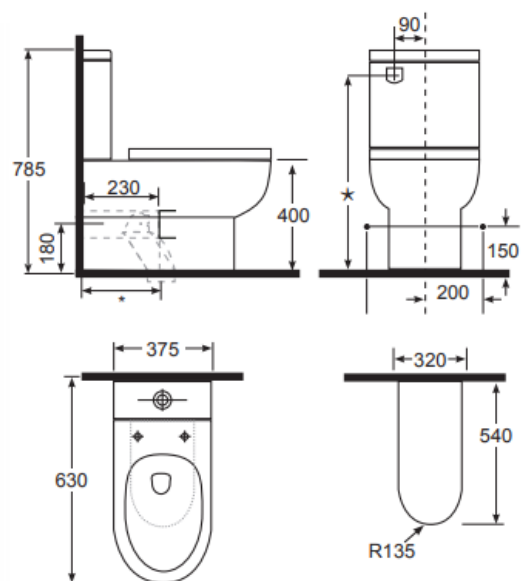

ARGENT

PACE

BACK TO THE WALL TOILET SUITE

PATERSON

NEW ZEALAND 1955

★ Rear Entry Height 700-730mm
Recommended 715mm

*S'-Trap set-out 140mm recommended
variable set-out 100-220mm

BRAND / MODEL	Argent Pace Back to the wall Suite with Hygienic Flush
FINISH	White Ceramic
CODE	A-9079
ADDITIONAL INFORMATION	With soft close seat. Rear and bottom water inlet. Standard P trap also Supplied with common S bend.
WARRANTY	5 Years*
WELS RATING	WELS 4 Star / 4.5 full flush and 3L half flush