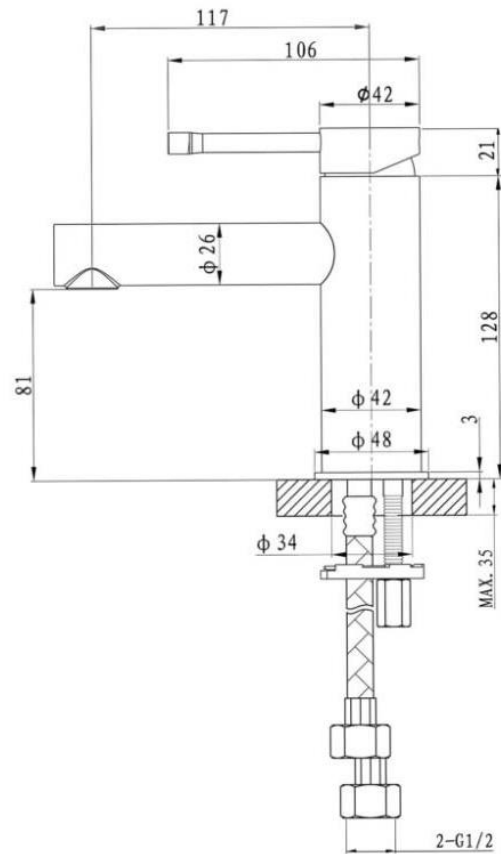

ARGENT

FLOW

BASIN MIXER

PATERSON

NEW ZEALAND 1955

BRAND / MODEL	ARGENT FLOW BASIN MIXER
FINISHES	CHROME, MATT BLACK, BRUSHED NICKEL, BRUSHED GOLD
CODE	BM224201
WELS RATING	5 Star/6 Lpm