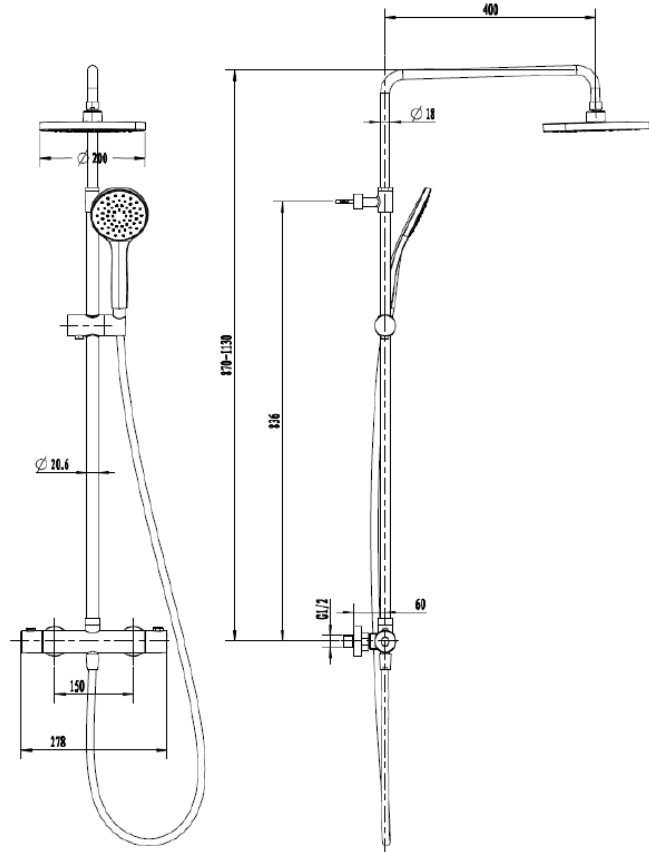

VILLEROY & BOCH

EMBRACE PLUS

SHOWER PIPE THERMO 3 JET

<b>BRAND / MODEL</b>	Villeroy & Boch Embrace Plus – Shower Pipe Thermo 3 Jet
<b>FINISH</b>	Polished Chrome ; Rain shower Material: Stainless Steel ; Column Rosette & Mixer Material: Brass
<b>CODE</b>	TVS00000600061
<b>SPECIFICATIONS</b>	H870 - 1130x W400mm ; Diverter 4 ways: Off, Hand Shower, Rain Shower, Bath Filler ; Hose Length: 1.6m ; Cartridge: Thermostat ; Spray Types: Relax, Massage, Intense
<b>ADDITIONAL FEATURES</b>	Easy to Clean: Easily remove limescale using the flexible nozzles ; Scald protection at 38°C ; Moveable shower arm that can be swivelled ; Shower Hose with Anti – Twist Protection ; Comfortable Hand Shower Holder ; Jet Regulator: Intuitive jet mode changes via the easy-topush button. Ergonomically shaped and flush fitting ; Safe: Protection from pressure and temperature fluctuations
<b>WELS RATING</b>	3 Stars: 9.5L/min