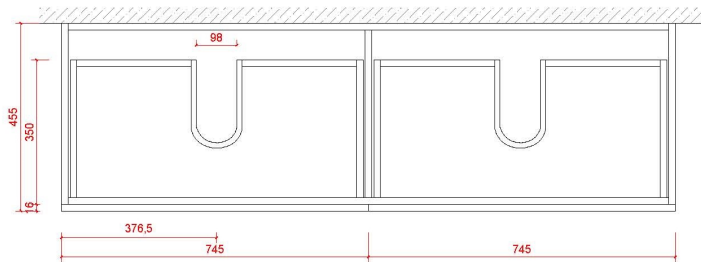

ROHM WALL HUNG VANITY

WITH VESSEL BASINS

PATERSON

NEW ZEALAND 1955

BRAND / MODEL	ROHM Wall Hung Vanity with Ceramic Vessel Basins – 4x Drawers
FINISH	White, Dark Oak, Light Oak
CODE	RBV-1010MCWH(1500/1800) 1500mm : 1500W x 460D x 520H 1800mm : 1800W x 460D x 520H
ADDITIONAL INFORMATION	Wall Hung Basin with Ceramic Vessel Basins and Engineered Stone Bench Four drawers with hidden handles 9-layer plywood Domain Puregrain Melamine coating DTC soft close hinges and drawer runner 35mm wide pre drilled holes in bench top. Please look at Scarabeo for other basin options.
WARRANTY	2 Years*

RBV-1010MC-1500 Spec

RBV-1010MC-1800 Spec