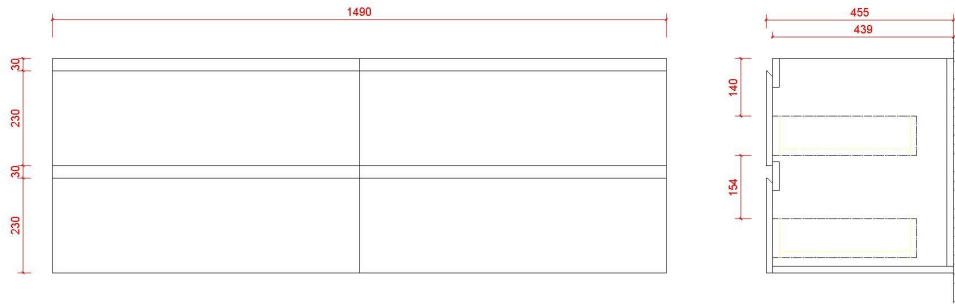

ROHM WALL HUNG VANITY

WITH VESSEL BASINS

PATERSON

NEW ZEALAND 1955

BRAND / MODEL	ROHM Wall Hung Vanity with Ceramic Vessel Basins – 4x Drawers
FINISH	White, Dark Oak, Light Oak
CODE	RBV-1010MCWH(1500/1800) 1500mm : 1500W x 460D x 520H 1800mm : 1800W x 460D x 520H
ADDITIONAL INFORMATION	Wall Hung Basin with Ceramic Vessel Basins and Engineered Stone Bench Four drawers with hidden handles 9-layer plywood Domain Puregrain Melamine coating DTC soft close hinges and drawer runner 35mm wide pre drilled holes in bench top. Please look at Scarabeo for other basin options.
WARRANTY	2 Years*

RBV-1010MC-1500 Spec

RBV-1010MC-1800 Spec