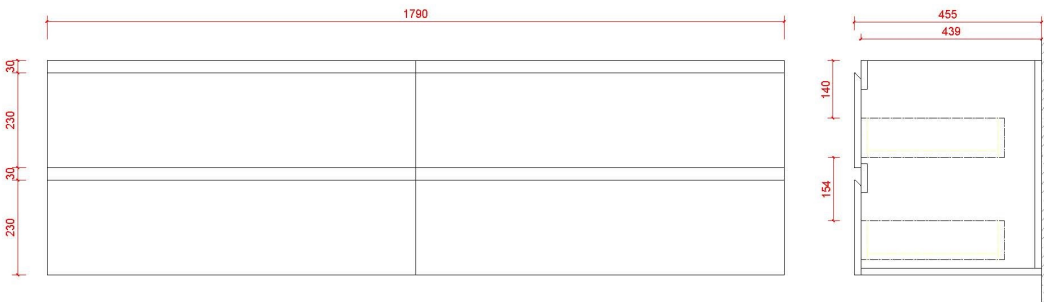

ROHM WALL HUNG VANITY

WITH VESSEL BASINS

PATERSON

NEW ZEALAND 1955

BRAND / MODEL	ROHM Wall Hung Vanity with Ceramic Vessel Basins – 4x Drawers
FINISH	White, Dark Oak, Light Oak
CODE	RBV-1010MCWH(1500/1800) 1500mm : 1500W x 460D x 520H 1800mm : 1800W x 460D x 520H
ADDITIONAL INFORMATION	Wall Hung Basin with Ceramic Vessel Basins and Engineered Stone Bench Four drawers with hidden handles 9-layer plywood Domain Puregrain Melamine coating DTC soft close hinges and drawer runner 35mm wide pre drilled holes in bench top. Please look at Scarabeo for other basin options.
WARRANTY	2 Years*

RBV-1010MC-1500 Spec

RBV-1010MC-1800 Spec