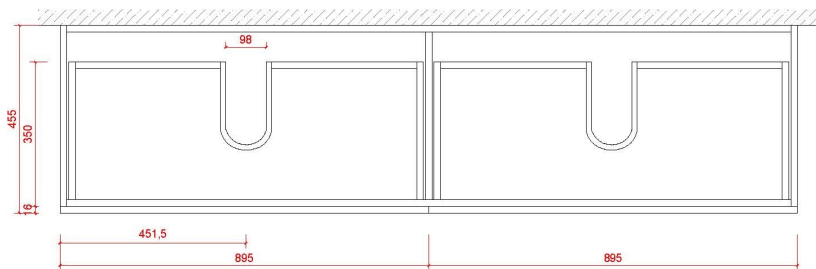

ROHM WALL HUNG VANITY

WITH VESSEL BASINS

PATERSON

NEW ZEALAND 1955

BRAND / MODEL	ROHM Wall Hung Vanity with Ceramic Vessel Basins – 4x Drawers
FINISH	White, Dark Oak, Light Oak
CODE	RBV-1010MCWH(1500/1800) 1500mm : 1500W x 460D x 520H 1800mm : 1800W x 460D x 520H
ADDITIONAL INFORMATION	Wall Hung Basin with Ceramic Vessel Basins and Engineered Stone Bench Four drawers with hidden handles 9-layer plywood Domain Puregrain Melamine coating DTC soft close hinges and drawer runner 35mm wide pre drilled holes in bench top. Please look at Scarabeo for other basin options.
WARRANTY	2 Years*

RBV-1010MC-1500 Spec

RBV-1010MC-1800 Spec