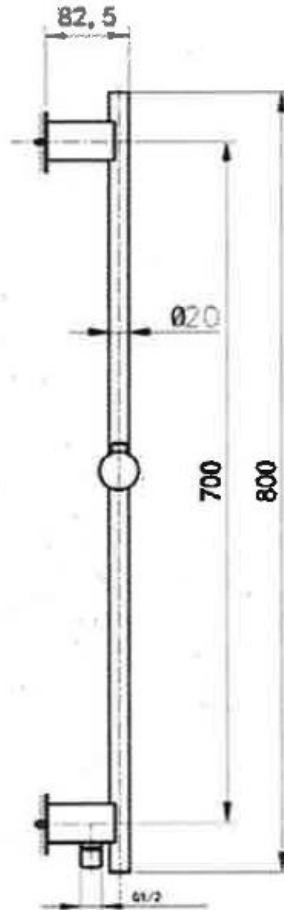

ARGENT

FLOW

SLIDE SHOWER

PATERSON

NEW ZEALAND 1955

| | |
|----------------------|---|
| BRAND / MODEL | Argent Flow – Slide Shower |
| CODE | KNSS2900 |
| COLOURS | Chrome, Brushed Nickel, Satin Black, Brushed Gold |
| WELS RATING | 9Lpm |
| WARRANTY | 15 years* |