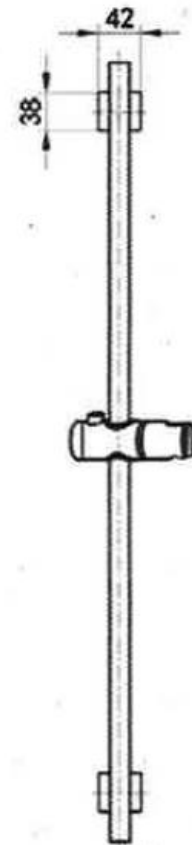

ARGENT

FLOW

SLIDE SHOWER

PATERSON

NEW ZEALAND 1955

| | |
|----------------------|---|
| BRAND / MODEL | Argent Flow – Slide Shower |
| CODE | KNSS2900 |
| COLOURS | Chrome, Brushed Nickel, Satin Black, Brushed Gold |
| WELS RATING | 9Lpm |
| WARRANTY | 15 years* |