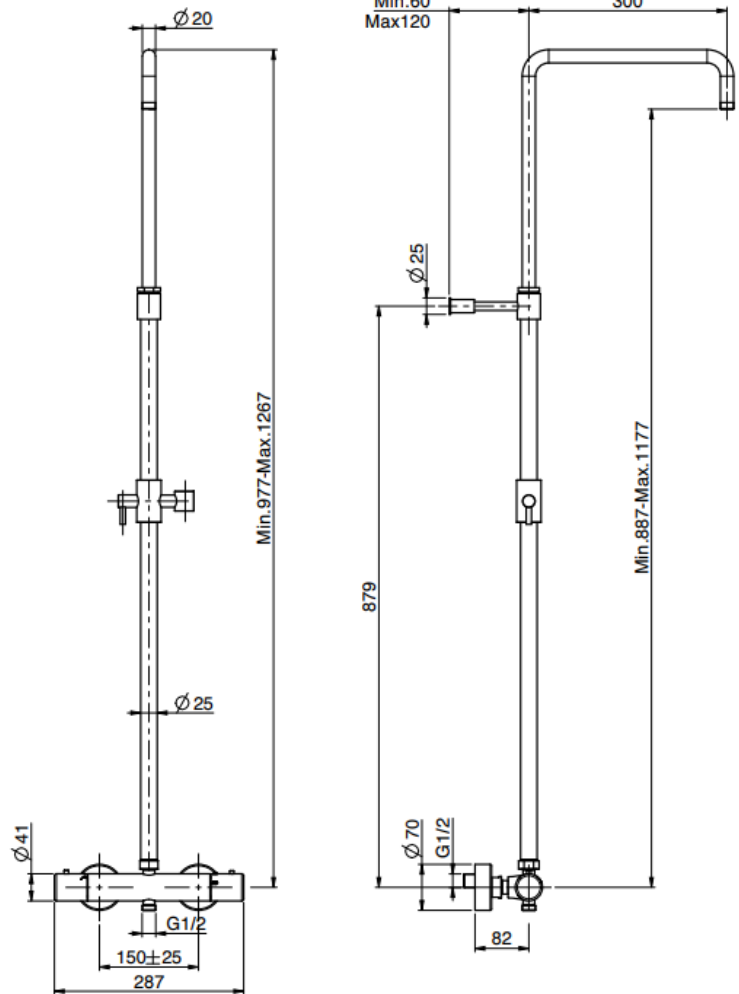

FIMA

AQUEDUCT THERMOSTATIC

SHOWER COLUMN

PATERSON

NEW ZEALAND 1955

BRAND / MODEL	Fima Aqueduct Thermostatic Shower Column
CODE	F4285/R259CR
FINISH	Polished Chrome
SPECIFICATIONS	2 Eccentric couplies 1/2" ; Metal handles; Water saving 50%; Adjustable height column; Diverting Handle
WARRANTY	15 Years*
WELS RATING	Mains pressure - WELS 3 Star Water Efficiency 9L/min Water Consumption