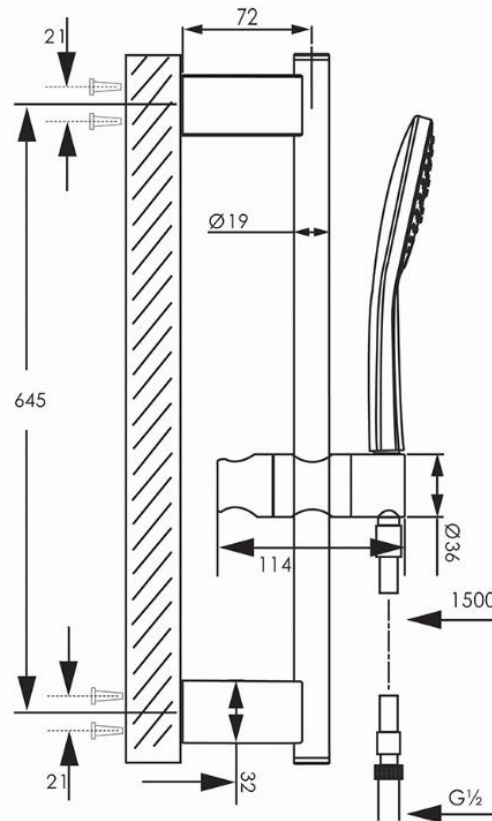

ARGENT

KUBRIC

STUDIO 120/700 SHOWER RAIL SET

PATERSON

NEW ZEALAND 1955

BRAND / MODEL	Argent Kubric – Studio 120/700
CODE	SR200613
COLOURS	Matte Black: SR200613MB ; Rose Gold: SR200613RG. Finish: DuraBright
SPECIFICATIONS	700mm Fixed Rail ; 120mm 3 Function Handpiece ; 1500mm Gloss Silverflow Hose
WELS RATING	3 Stars / 9Lpm
WARRANTY	15 Years*