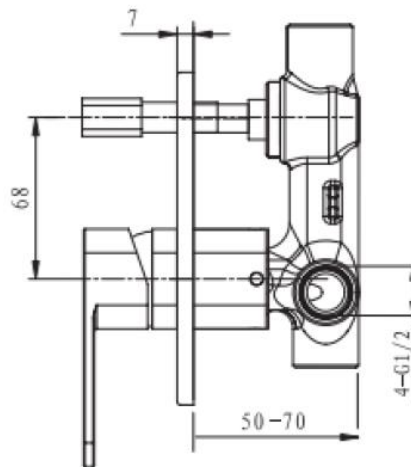

# KUBIC

# SHOWER/BATH DIVERTER MIXER

PATERSON

NEW ZEALAND 1955

<b>BRAND / MODEL</b>	Argent Kubric – Studio 120/700
<b>CODE</b>	DM336647 / DM330147(Valve)
<b>SPECIFICATIONS</b>	35mm European Ceramic Cartridge ; 20mm In-Wall Depth Adjustment ; Active Flow Diverter ; Soft Square Trim Plate 110x150mm