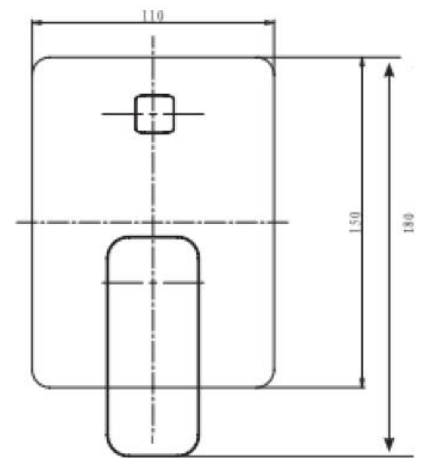

# KUBIC

# SHOWER/BATH DIVERTER MIXER

PATERSON

NEW ZEALAND 1955

<b>BRAND / MODEL</b>	Argent Kubric – Studio 120/700
<b>CODE</b>	DM336647 / DM330147(Valve)
<b>SPECIFICATIONS</b>	35mm European Ceramic Cartridge ; 20mm In-Wall Depth Adjustment ; Active Flow Diverter ; Soft Square Trim Plate 110x150mm