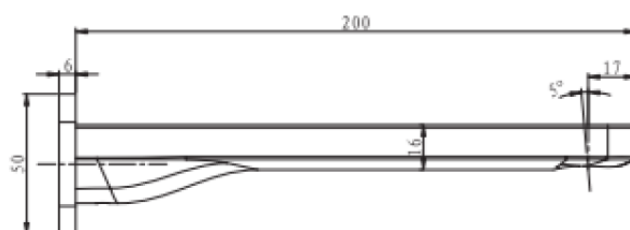

ARGENT

KUBIC RANGE

BATH SPOUT

BRAND / MODEL	Argent Kubic Range - Bath Spout Square
FINISH	Chrome: BS996901 ; Matte Black: BS996901MB ; Rose Gold: BS996901RG ; Brushed Nickel: 994217BN
CODE	BS996901
SPECIFICATIONS	Square 200mm, Concealed Aerator.
WARRANTY	3 Years*