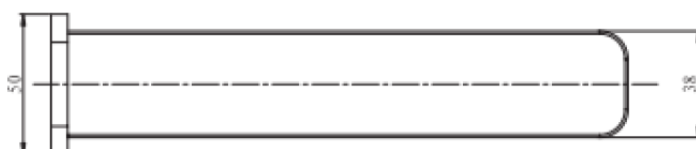

ARGENT

KUBIC RANGE

BATH SPOUT

BRAND / MODEL	Argent Kubic Range - Bath Spout Square
FINISH	Chrome: BS996901 ; Matte Black: BS996901MB ; Rose Gold: BS996901RG ; Brushed Nickel: 994217BN
CODE	BS996901
SPECIFICATIONS	Square 200mm, Concealed Aerator.
WARRANTY	3 Years*