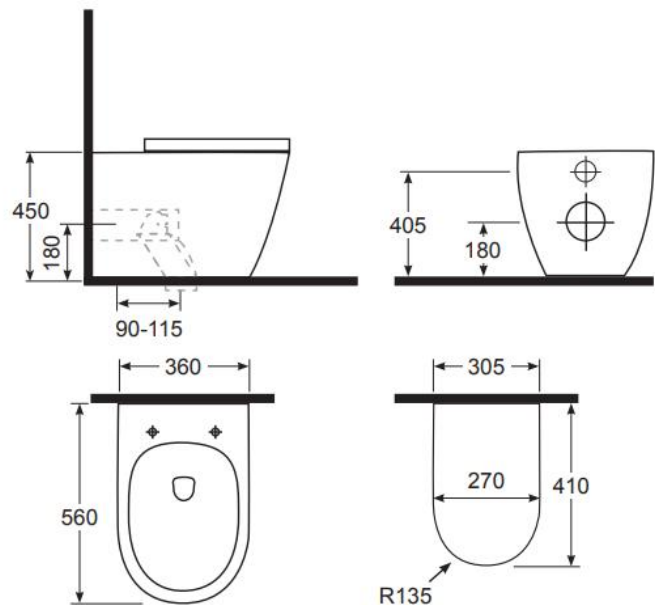

**ARGENT**

**GRACE**

**WALL FACING PAN AND SOFT CLOSE SEAT**

Hygienic  
Flush

Complete  
Clean

Even  
Flush

Anti  
Splash

<b>BRAND / MODEL</b>	Argent Grace – Wall Facing Pan and Soft Close Seat
<b>CODE</b>	A-269
<b>SPECIFICATIONS</b>	S & P Trap with Soft Close Seat; Use with in-wall Flushing system; Hygienic Flush
<b>WARRANTY</b>	5 Year Warranty on Ceramics*
<b>WELS RATING</b>	4 Star / 4.5/3 Lpm