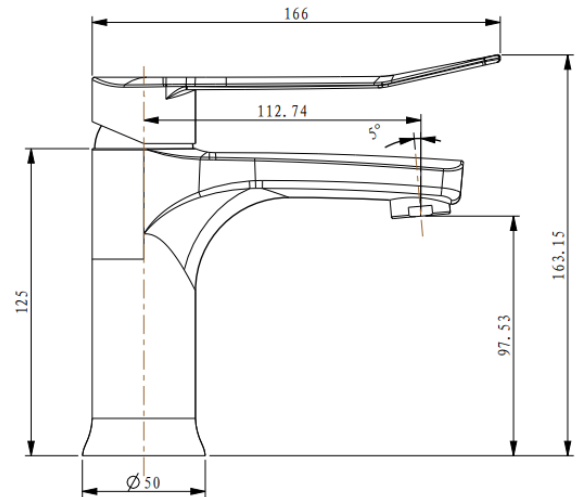

ARGENT

PACE

BASIN MIXER — COMFORT LEVER

PATERSON

NEW ZEALAND 1955

BRAND / MODEL	Argent Pace Basin Mixer – Comfort Lever 170mm
FINISH	Chrome
CODE	26 1101C (BL222625)
WARRANTY	15 Years – 5 Years Parts And Labour – Remaining 10 Years Parts
WELS RATING	5 Star. 5LPM