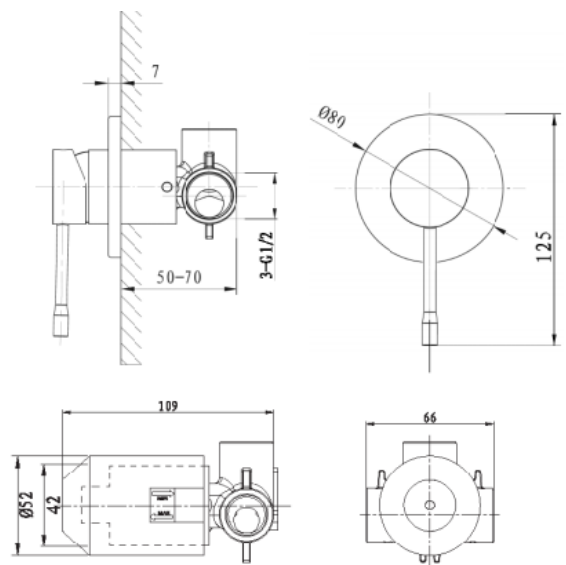

ARGENT

FLOW

SHOWER MIXER

PATERSON

NEW ZEALAND 1955

BRAND / MODEL	Argent Flow Shower Mixer
FINISH	Chrome, Matte Black, Brushed Nickel
CODE	SM324237 + Colour Code
INWALL VALVE	SM320037 + Colour Code
WARRANTY	15 Years – 5 Years Parts And Labour – Remaining 10 Years Parts