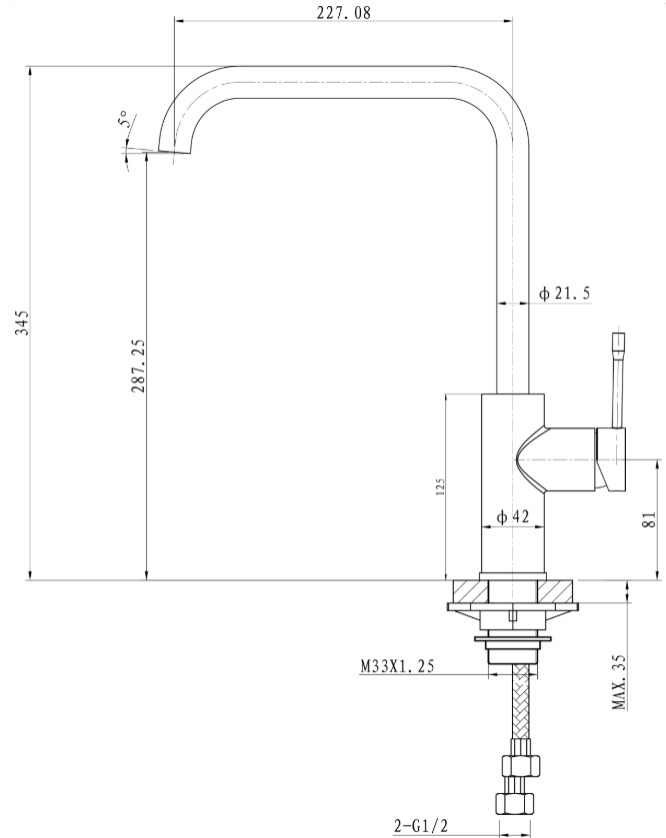

ARGENT

FLOW KITCHEN MIXER

SQUARE GOOSENECK

PATERSON

NEW ZEALAND 1955

BRAND / MODEL	Argent Flow Square Gooseneck Kitchen Mixer
FINISH	Chrome, Satin Nickel, Matt Black, Brushed Nickel
CODE	Km424223 (colour code)
ADDITIONAL INFORMATION	35mm European Ceramic Cartridge
WARRANTY	15 Years*
WELS RATING	4 Star WELS Rating / 6.5Lpm