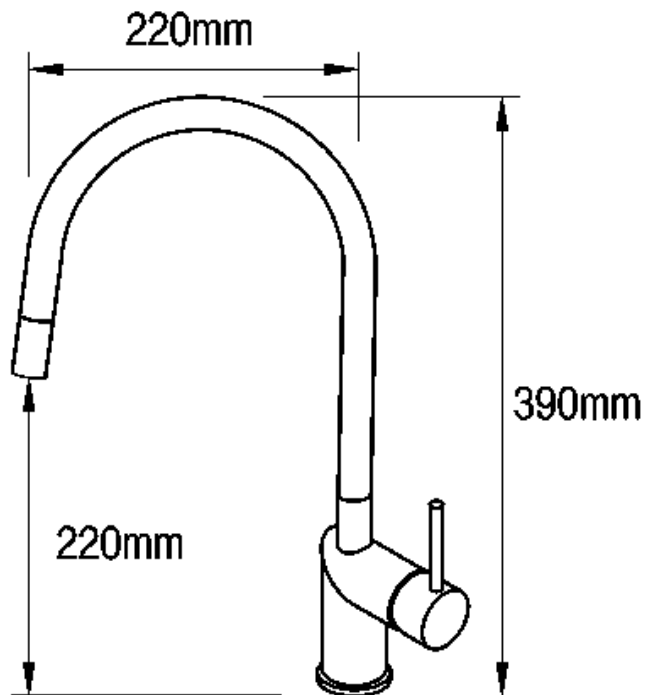

NIVITO

EXTENDED

PULL OUT SPRAY KITCHEN MIXER

BRAND / MODEL	Nivito Extended – Pull Out Spray Kitchen Mixer
FINISH	Brass Stainless Steel
CODE	EX-360
WARRANTY	10 Year Surface Finish Warranty ; 3 Years on cartridge, hoses, aerator, etc.
WELS RATING	0 Star WELS Rating - Not Water Efficient