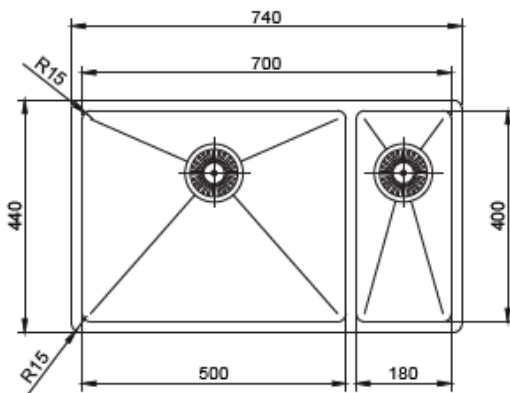

NIVITO

CUBE 500-180

BRASS OR COPPER SINK

PATERSON

NEW ZEALAND 1955

140 Brass

150 Copper

BRAND / MODEL	Nivito Cube 500-180 – 140 Brass Sink
CODE	CU-500-180-140 / CU-500-180-150
MATERIAL	Brass or Copper
SPECIFICATIONS	Sound damp ; Premium finish ; 18G 1.2mm steel ; Handmade ; Tap color match ; R15 easy cleaning ; Fantastic shape and comfort