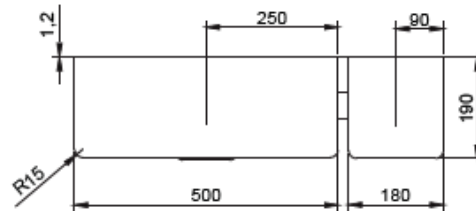

NIVITO

CUBE 500-180

BRASS OR COPPER SINK

PATERSON

NEW ZEALAND 1955

140 Brass

150 Copper

BRAND / MODEL	Nivito Cube 500-180 – 140 Brass Sink
CODE	CU-500-180-140 / CU-500-180-150
MATERIAL	Brass or Copper
SPECIFICATIONS	Sound damp ; Premium finish ; 18G 1.2mm steel ; Handmade ; Tap color match ; R15 easy cleaning ; Fantastic shape and comfort