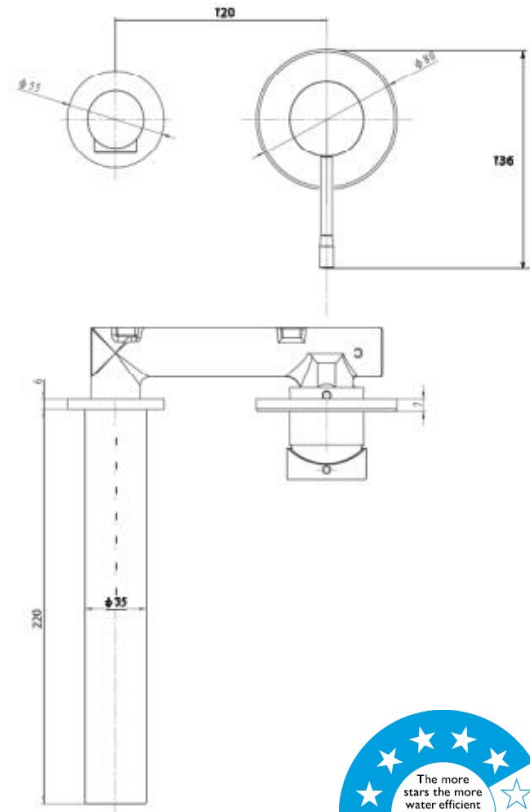

ARGENT

FLOW WALL MOUNTED

BASIN MIXER

PATERSON

NEW ZEALAND 1955

Use as a bath mixer by changing to the full flow aerator provided

SPOUT CAN BE POSITIONED TO THE LEFT HAND SIDE OF THE MIXER ONLY

BRAND / MODEL	Argent Flow Wall Mounted Basin Mixer
FINISH	Chrome, Brushed Nickel, Brushed Brass, Matte Black
CODE	BM244217 + Colour Code.
IN WALL VALVE	BM240017 + Colour Code
WARRANTY	15 Years / 5 Years Parts & Labour, 10 Years Parts Only
WELS RATING	5 Star / 5Lpm
OPTIONAL	Optional Back Plate – Code: 12-10076 + Colour Code