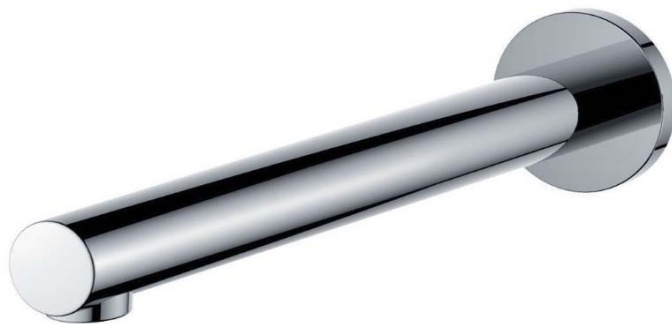

ARGENT

FLOW

BATH SPOUT

PATERSON

NEW ZEALAND 1955

BRAND / MODEL	FLOW BATH SPOUT
FINISHES	FULL CHROME/ MATTE BLACK/ BRUSHED NICKEL/BRUSHED GOLD
CODE	BS994217

For more details on this product contact Paterson; (09) 309 3022 info@paterson.co.nz www.paterson.co.nz