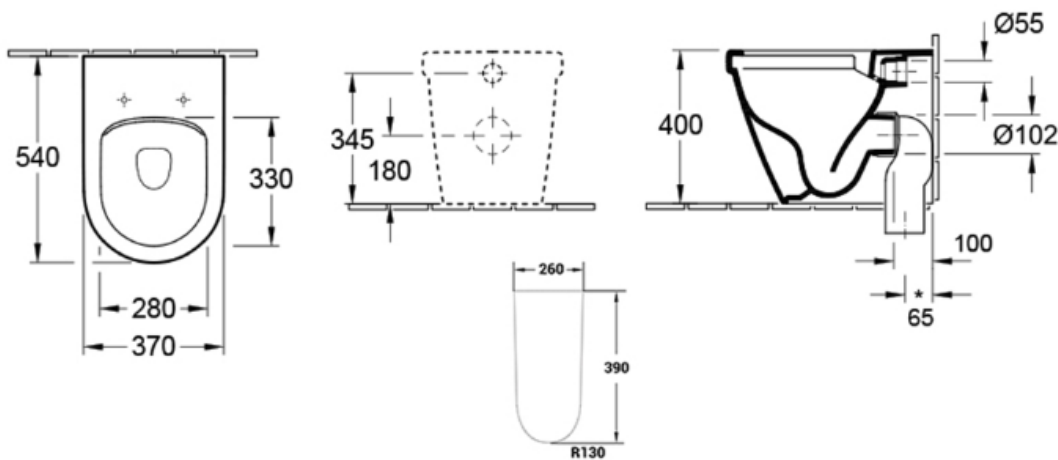

### WALL FACED DIRECT FLUSH

PATERSON

NEW ZEALAND 1955

<b>BRAND / MODEL</b>	Villeroy & Boch Architectura – Wall Faced Direct Flush
<b>CODE</b>	5690C11
<b>SPECIFICATIONS</b>	Direct Flush ; Ceramic Plus ; Soft Closing ; ‘Rimless’ Technology
<b>SET OUT</b>	Universal S or P trap – P trap set out 100mm. S trap set out 80-120mm Optional S trap outlet available if required for 160mm centre (Code 8702 – not supplied)
<b>WARRANTY</b>	5 Years*
<b>WELS RATING</b>	4 Stars – 4.5 L per full flush / 3.5 L per half flush