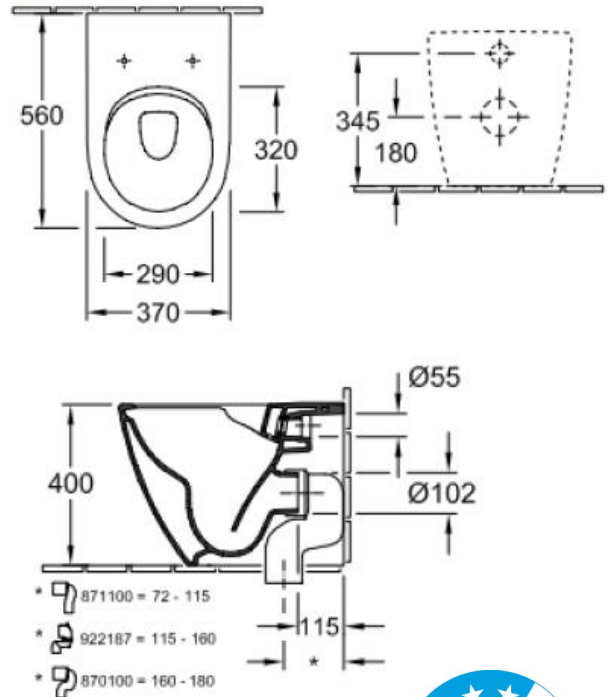

### WALL FACE PAN & SLIM SOFT CLOSE SEAT

### 5602R0

<b>BRAND / MODEL</b>	Villeroy & Boch Subway 2.0 – Wall Face Pan & Slim Soft Close Seat
<b>CODE</b>	5602CSS: 5602 R0 01 (PAN) 0 9M79 S1 01 (SLIM SOFT CLOSE SEAT)
<b>DIMENSIONS</b>	370mm x 560 mm
<b>WEIGHT</b>	29.1kg
<b>SPECIFICATIONS</b>	DirectFlush ; Sanitary porcelain, also available in CeramicPlus ; Not suitable for installation with flush valves ; with fastening set for concealed fastening ; with water-saving AQUAREDUCT® system: flush volume 3 / 4.5 litres ; vertical outlet possible with Vario drainbend ; floor-standing, back to wall ; horizontal outlet
<b>WELS RATING</b>	4 Stars. 4.5 Litres per full flush, 3 Litres per half flush
<b>WARRANTY</b>	5 Years*