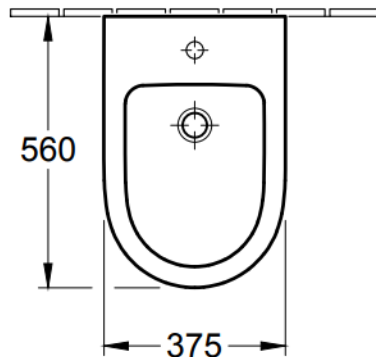

### FLOORSTANDING

PATERSON

NEW ZEALAND 1955

<b>BRAND / MODEL</b>	Villeroy & Boch Subway 2.0 – Floorstanding Bidet
<b>MATERIAL</b>	Sanitary porcelain
<b>CODE</b>	5401 00 01
<b>DIMENSIONS</b>	370mm x 560mm
<b>SPECIFICATIONS</b>	Incl. fastening set for concealed mounting system ; Weight: 27kg ; CeramicPlus for quick and hygienic cleaning ; Sanitary ceramic is especially long-lasting and easy to clean
<b>WARRANTY</b>	1 Year*