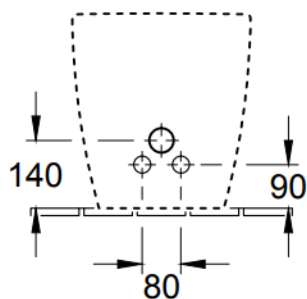

### FLOORSTANDING

PATERSON

NEW ZEALAND 1955

<b>BRAND / MODEL</b>	Villeroy & Boch Subway 2.0 – Floorstanding Bidet
<b>MATERIAL</b>	Sanitary porcelain
<b>CODE</b>	5401 00 01
<b>DIMENSIONS</b>	370mm x 560mm
<b>SPECIFICATIONS</b>	Incl. fastening set for concealed mounting system ; Weight: 27kg ; CeramicPlus for quick and hygienic cleaning ; Sanitary ceramic is especially long-lasting and easy to clean
<b>WARRANTY</b>	1 Year*