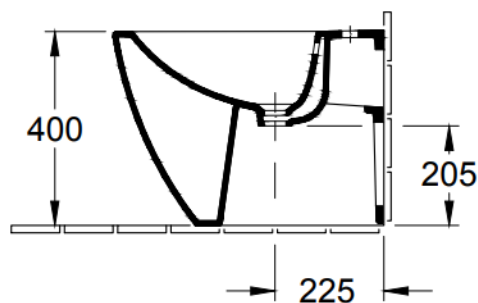

### FLOORSTANDING

PATERSON

NEW ZEALAND 1955

<b>BRAND / MODEL</b>	Villeroy & Boch Subway 2.0 – Floorstanding Bidet
<b>MATERIAL</b>	Sanitary porcelain
<b>CODE</b>	5401 00 01
<b>DIMENSIONS</b>	370mm x 560mm
<b>SPECIFICATIONS</b>	Incl. fastening set for concealed mounting system ; Weight: 27kg ; CeramicPlus for quick and hygienic cleaning ; Sanitary ceramic is especially long-lasting and easy to clean
<b>WARRANTY</b>	1 Year*