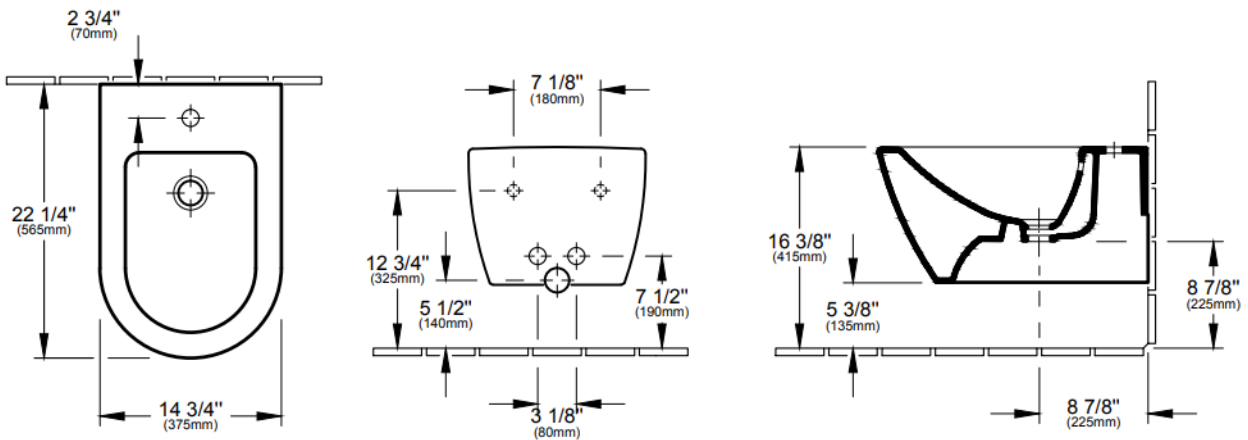

### WALL HUNG BIDET

PATERSON

NEW ZEALAND 1955

<b>BRAND / MODEL</b>	Villeroy & Boch Subway 2.0 – Wall Hung Bidet
<b>MATERIAL</b>	Sanitary porcelain
<b>CODE</b>	5400 00 01
<b>DIMENSIONS</b>	565mm x 375mm
<b>SPECIFICATIONS</b>	Incl. fastening set for concealed mounting system, In-wall bidet carrier can be ordered from Geberit (article # 111.520.00.1). This wall-mounted bidet is made of vitreous china. The product is with overflow. The product is with ceramic plus. The wall-mounted bidet is Villeroy & Boch model 5400U0.
<b>WARRANTY</b>	1 Year*