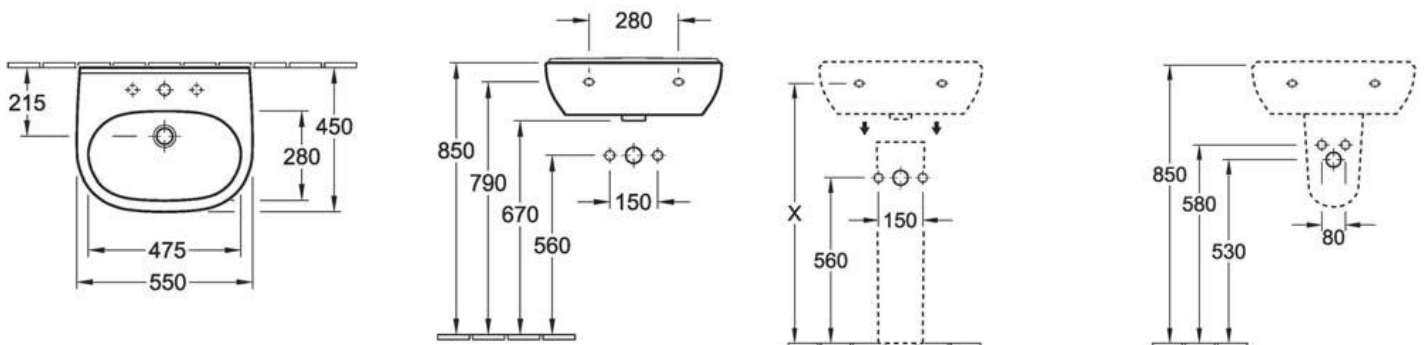

VILLEROY & BOCH

O.NOVO

WASHBASIN — 55X45CM WITH PEDESTAL

BRAND / MODEL	Villeroy & Boch O.Novo Washbasin (55x45cm) with Pedestal
CODE	5160 56 01
ADDITIONAL INFORMATION	Product Codes: Washbasin – 5160 56 01 (No Overflow) ; Trap Cover - 5266 00 01 ; Pedestal – 5265 00 01
WARRANTY	5 Years*