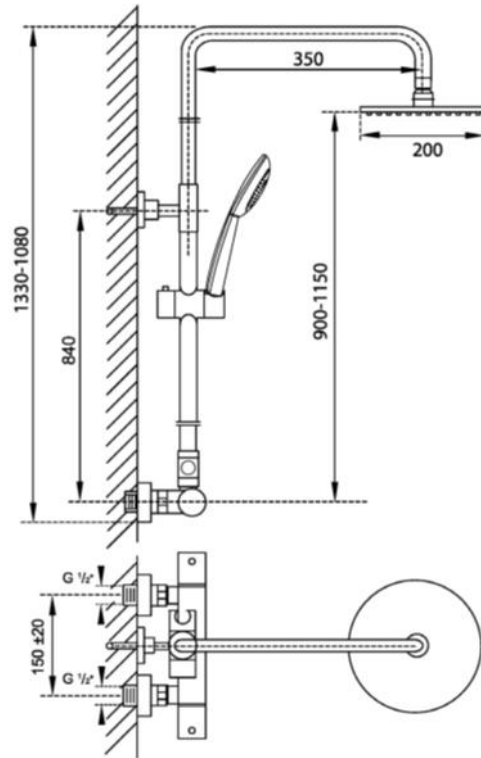

STEINBERG

TRIPLE ONE

SHOWER COLUMN

BRAND / MODEL	Steinberg Triple One – Shower Column
CODE	111-2721
SPECIFICATIONS	<p>½" Thermostatic Mixer with integrated non return valves</p> <p>200mm Rainhead</p> <p>3 Function hand shower</p> <p>Height adjustable mast</p> <p>Mains Pressure</p>
WARRANTY	5 Years against manufacturing defects