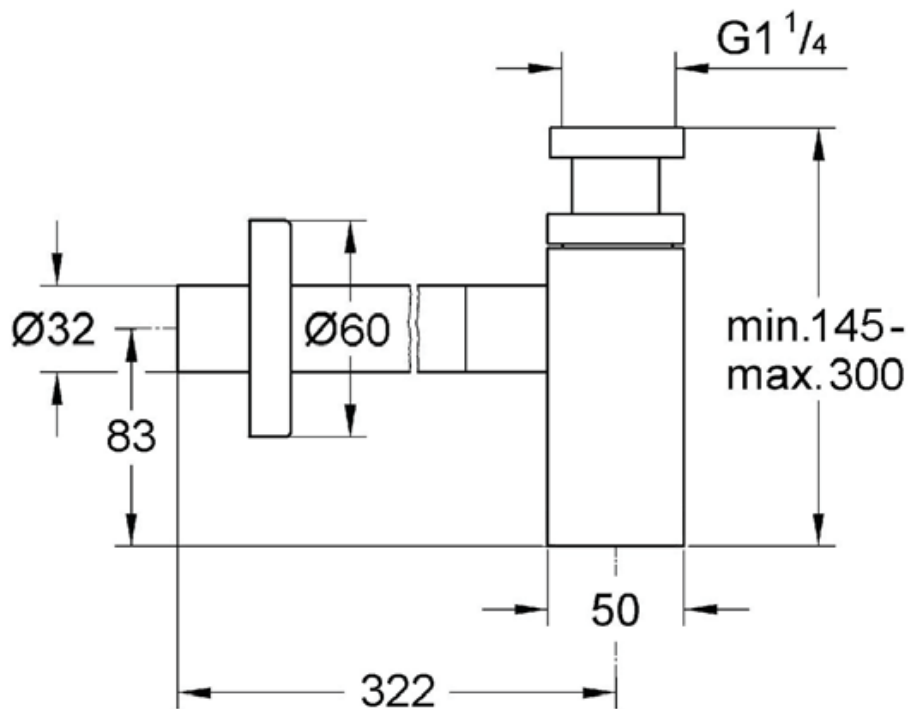

## SQUARE BOTTLE TRAP FOR WASHBASINS

<b>BRAND / MODEL</b>	WaterForme – Square Bottle Trap for Washbasins
<b>CODE</b>	X90042
<b>SPECIFICATIONS</b>	Suitable for washbasins with overflow