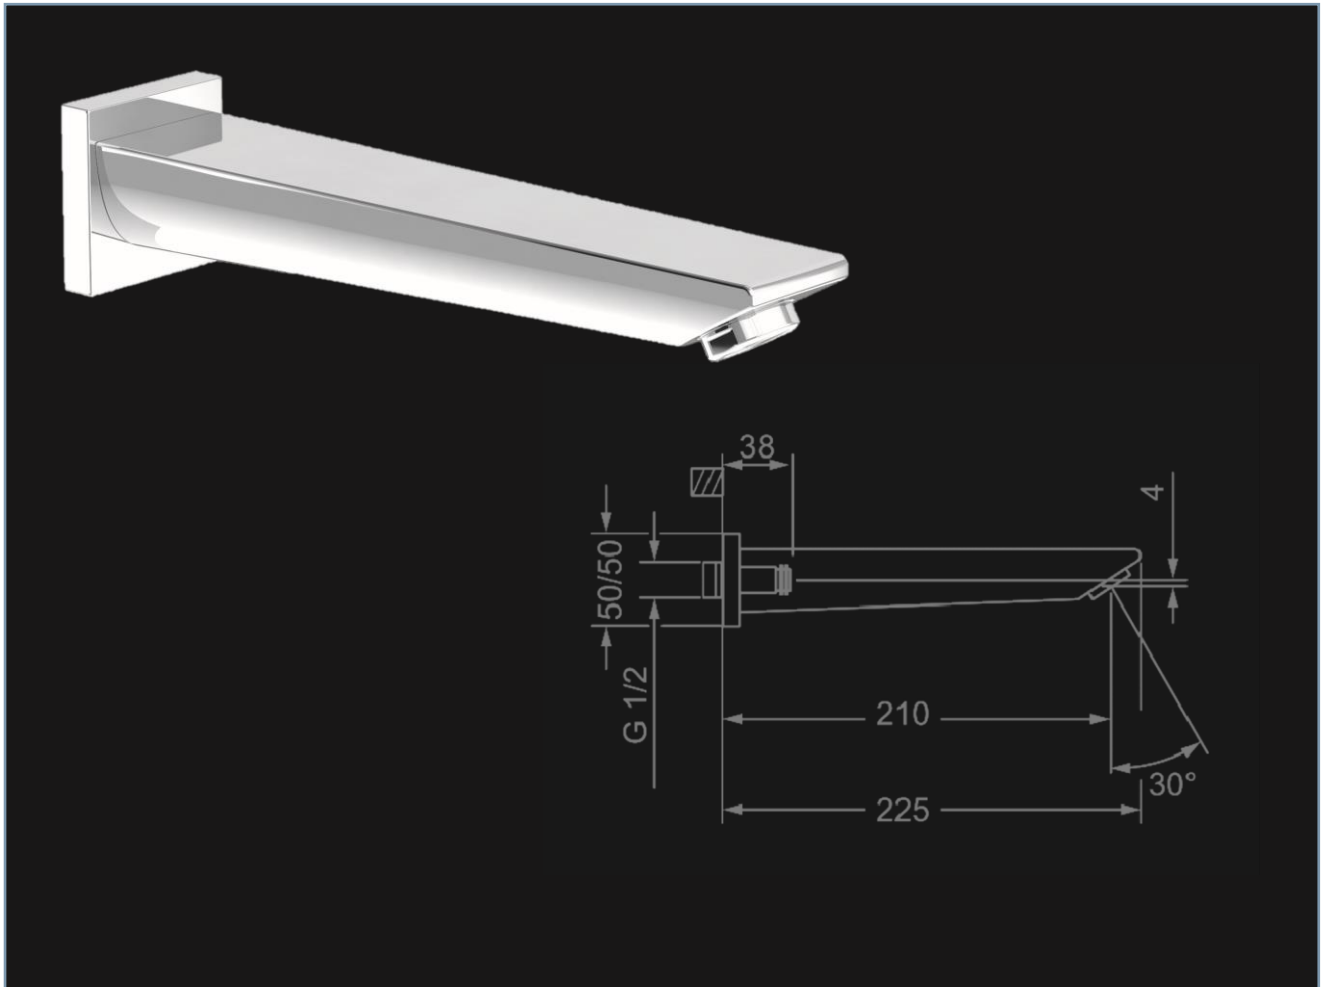

**VILLEROY & BOCH**

**SUBWAY**

**CHROME PLATED BATH SPOUT 210MM**

**PATERSON**

NEW ZEALAND 1955

<b>BRAND / MODEL</b>	Villeroy & Boch Subway – Chrome Plated Bath Spout 210mm
<b>FINISH</b>	Chrome
<b>CODE</b>	TVT10250500061
<b>ADDITIONAL INFORMATION</b>	
<b>WARRANTY</b>	5 Years*
<b>WELS RATING</b>	