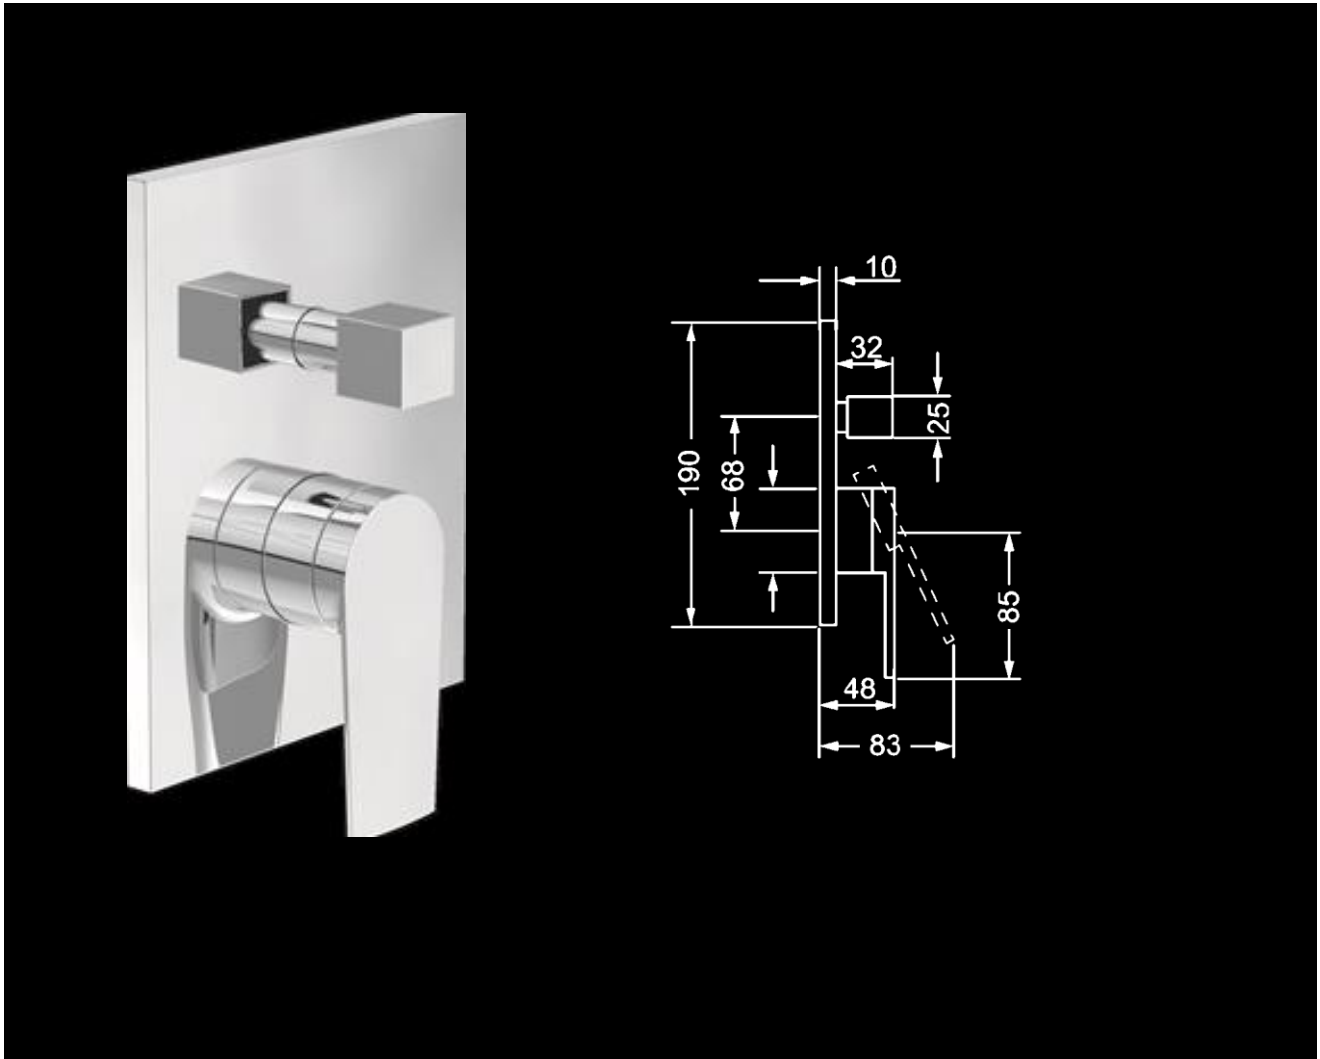

VILLEROY & BOCH

SUBWAY

CHROME PLATED BATH/SHOWER MIXER

<b>BRAND / MODEL</b>	VilleroY & Boch Subway – Chrome Plated Bath/Shower Mixer
<b>FINISH</b>	Chrome
<b>CODE</b>	TVS10235300061
<b>ADDITIONAL INFORMATION</b>	
<b>WARRANTY</b>	5 Years*
<b>WELS RATING</b>	