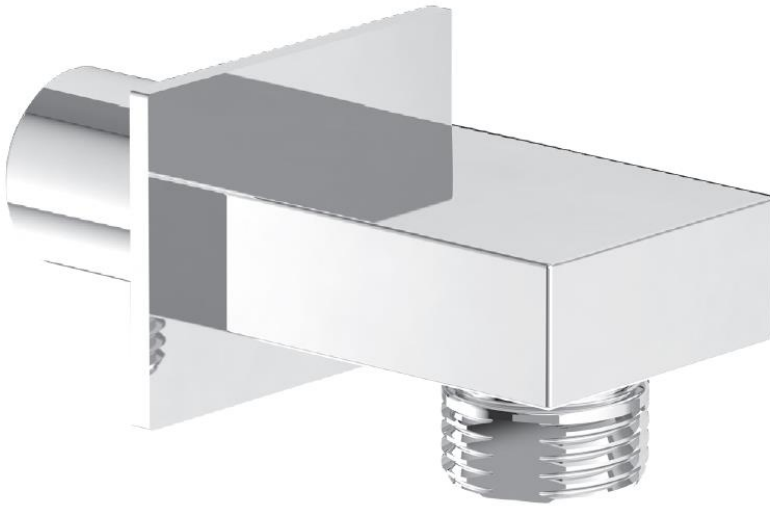

VILLEROY & BOCH

CHROME PLATED WALL UNION - SQUARE

PATERSON

NEW ZEALAND 1955

BRAND / MODEL	Villeroy & Boch – Chrome Plated Wall Union - Square
FINISH	Chrome
CODE	TVC00045700061
WARRANTY	5 Years*