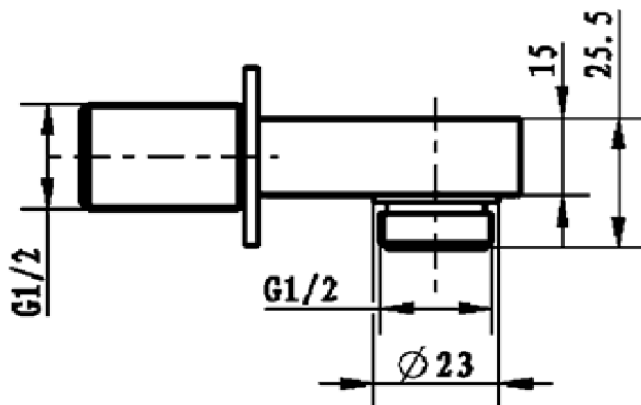

VILLEROY & BOCH

CHROME PLATED WALL UNION - SQUARE

PATERSON

NEW ZEALAND 1955

BRAND / MODEL	Villeroy & Boch – Chrome Plated Wall Union - Square
FINISH	Chrome
CODE	TVC00045700061
WARRANTY	5 Years*