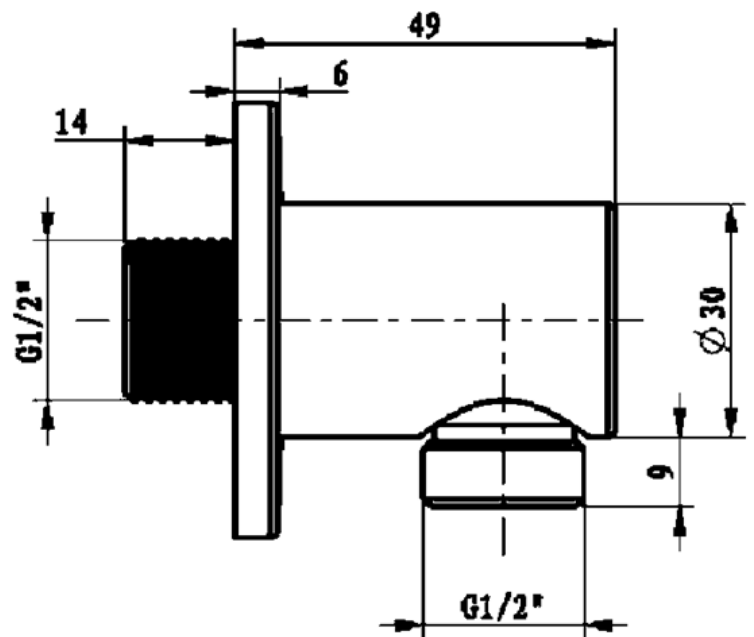

VILLEROY & BOCH

WALL UNION ROUND

<b>BRAND/MODEL</b>	VilleroY & Boch – Wall Union Round
<b>CODE</b>	TVC00045600061
<b>FINISH/COLOUR</b>	Chrome Plated