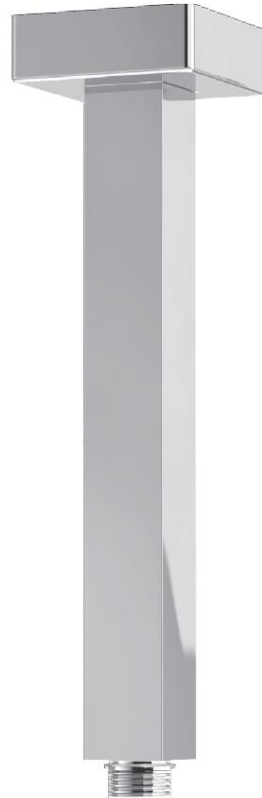

VILLEROY & BOCH

SQUARE CEILING SHOWER ARM

<b>BRAND/MODEL</b>	Villeroy & Boch – Square Ceiling Shower Arm
<b>CODE</b>	TVC00045454061
<b>FINISH/COLOUR</b>	Chrome Plated
<b>DIMENSIONS</b>	200mm
<b>WARRANTY</b>	5 Years*