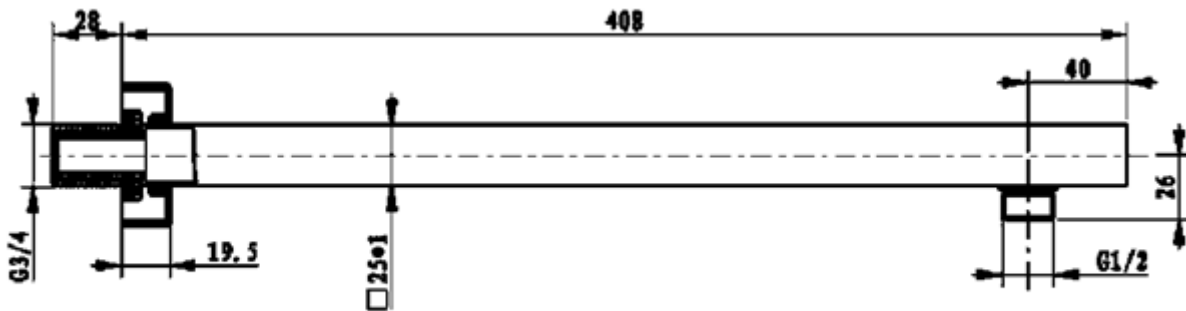

VILLEROY & BOCH

CHROME PLATED SHOWER ARM

<b>BRAND/MODEL</b>	Villeroy & Boch – Chrome Plated Shower Arm – Square
<b>CODE</b>	TVC00045453061
<b>FINISH/COLOUR</b>	Chrome Plated
<b>DIMENSIONS</b>	400mm
<b>WARRANTY</b>	5 Years*