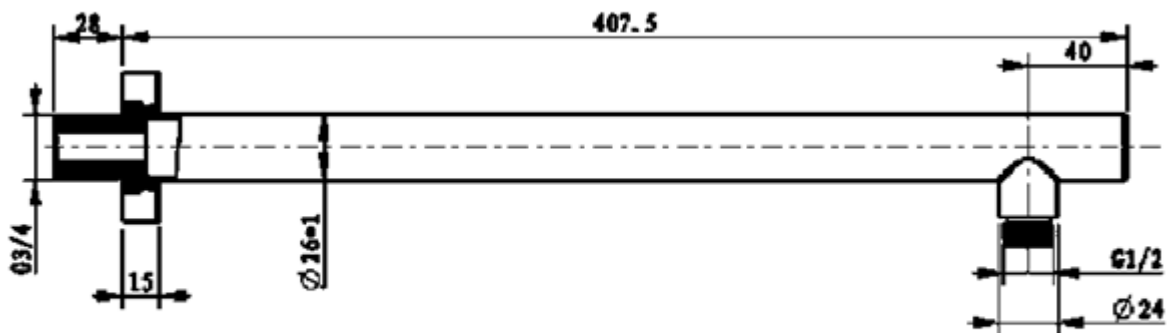

## ROUND WALL MOUNTED SHOWER

<b>BRAND/MODEL</b>	Villeroy & Boch – Round Wall Mounted Shower
<b>CODE</b>	TVC00045351061
<b>FINISH/COLOUR</b>	Chrome Plated
<b>DIMENSIONS</b>	400mm
<b>WARRANTY</b>	5 Years*